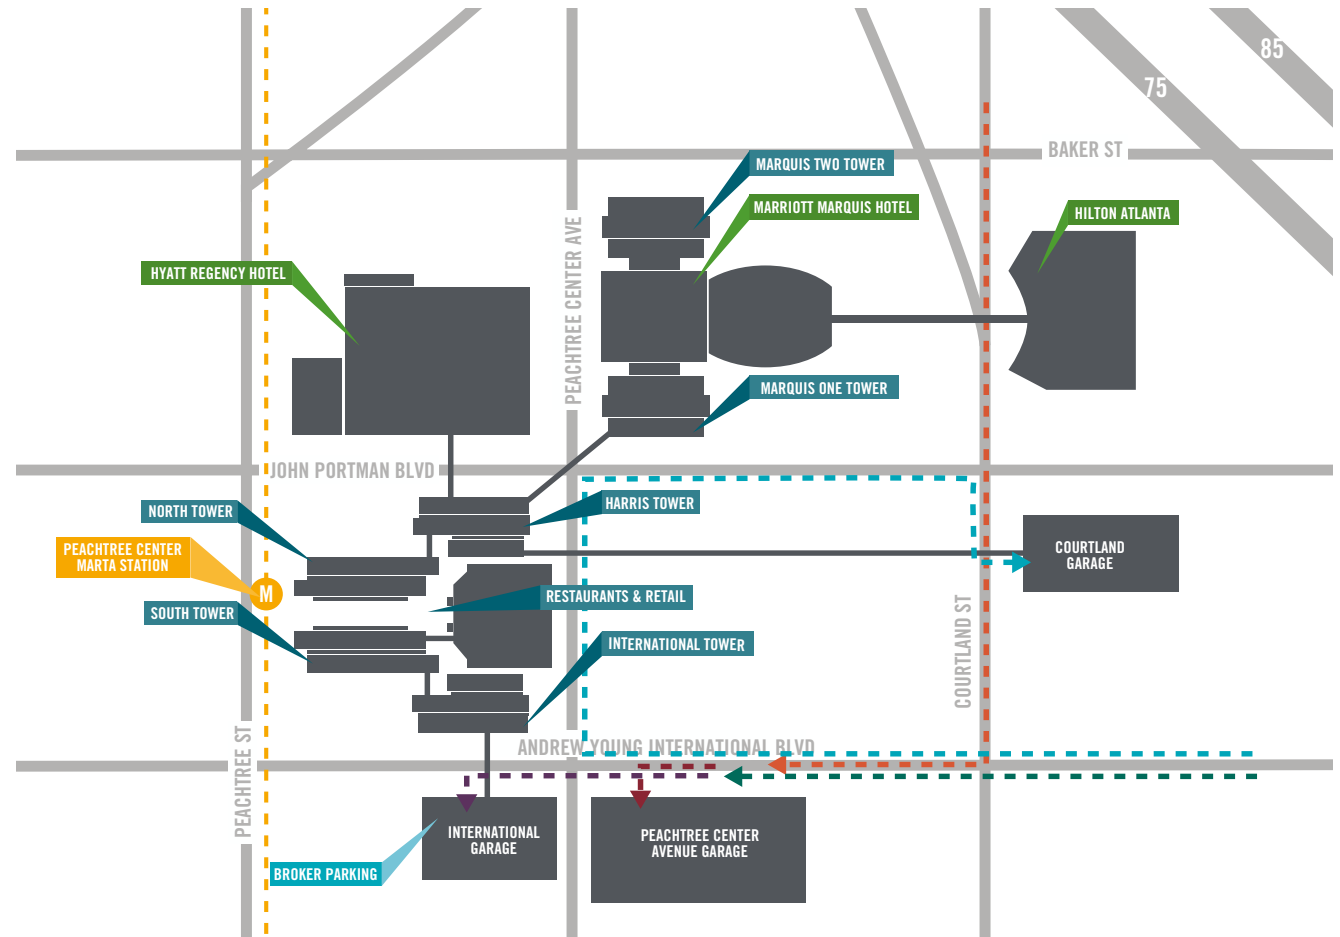

### FROM THE NORTH

- Head south on I-75/85 to the Courtland Street Exit
- Take Courtland Street to International Blvd
- Turn right onto International Blvd
- Head west on International towards Peachtree Center Ave
- Peachtree Center will be on your right

### FROM THE SOUTH

- Head north on I-75/85 to the International Blvd Exit
- Turn left off of the exit onto International Blvd (towards Downtown)
- Head west on International Blvd towards Peachtree Center Ave
- Peachtree Center will be on your right

### FROM EAST OR WEST

- Take I-20 to Atlanta
- Merge on to I-75/85 North and follow directions above **FROM THE SOUTH**

### PARKING IN INTERNATIONAL GARAGE

- From International Blvd, get into the far left lane
- Cross over Peachtree Center Ave
- Turn left into the International Parking Garage, just after Hsu's Gourmet Chinese