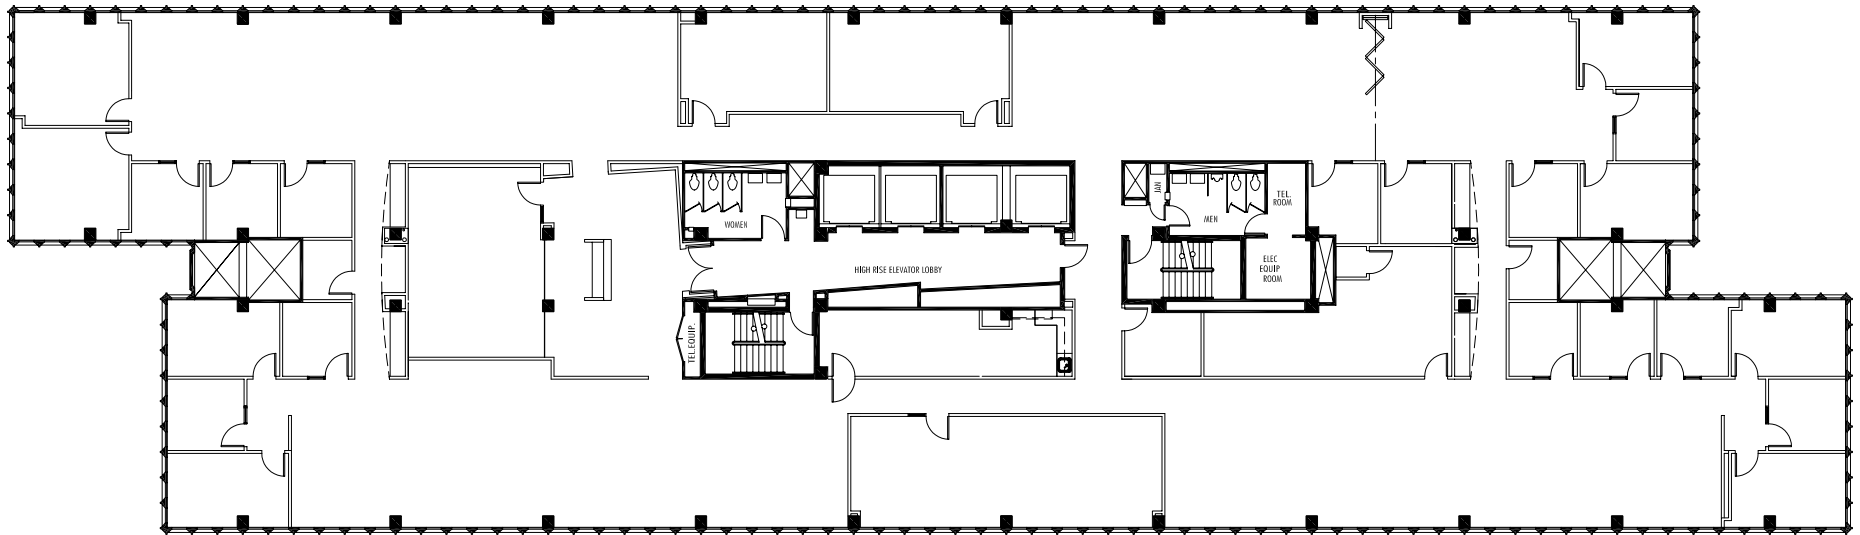

North 0 5 10 20 40

This suite has not been field
verified by Veenendaal Cave, Inc.

**PEACHTREE
CENTER**

South Tower • Suite 2000 • 14,562 RSF

As Built

North 0 5 10 20 40

This suite has not been field
verified by Veenendaal Cave, Inc.

PEACHTREE
CENTER

South Tower • Suite 2100 • 14,562 RSF

As Built

Not To Scale

North 0 5 10 20 40

PEACHTREE
CENTER

South Tower • Suite 2200 • 14,562 RSF

As Built