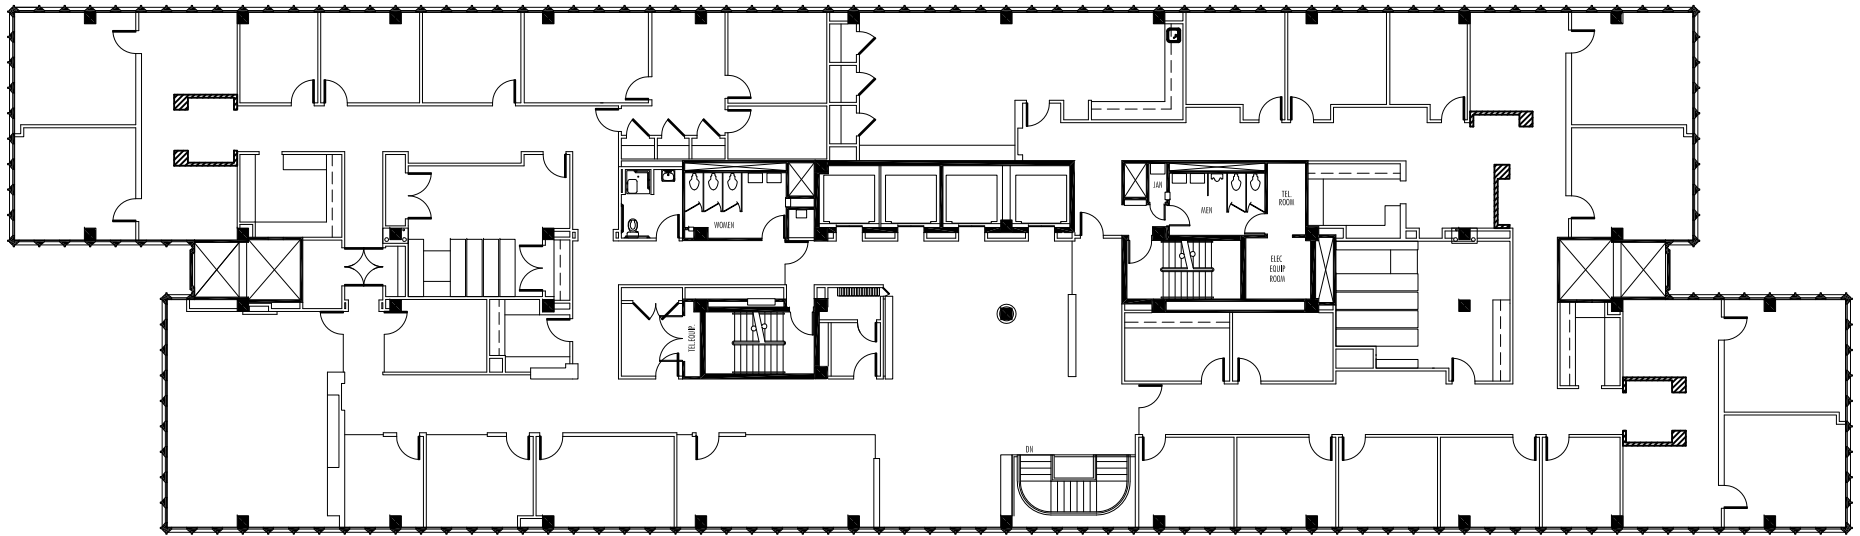

North 0 5 10 20 40

This suite has not been field
verified by Veenendaal Cave, Inc.

**PEACHTREE
CENTER**

South Tower • Suite 2000 • 14,562 RSF

As Built

North 0 5 10 20 40

This suite has not been field
verified by Veenendaal Cave, Inc.

PEACHTREE
CENTER

South Tower • Suite 2100 • 14,562 RSF

As Built

Not To Scale

North 0 5 10 20 40

PEACHTREE
CENTER

South Tower • Suite 2200 • 14,562 RSF

As Built