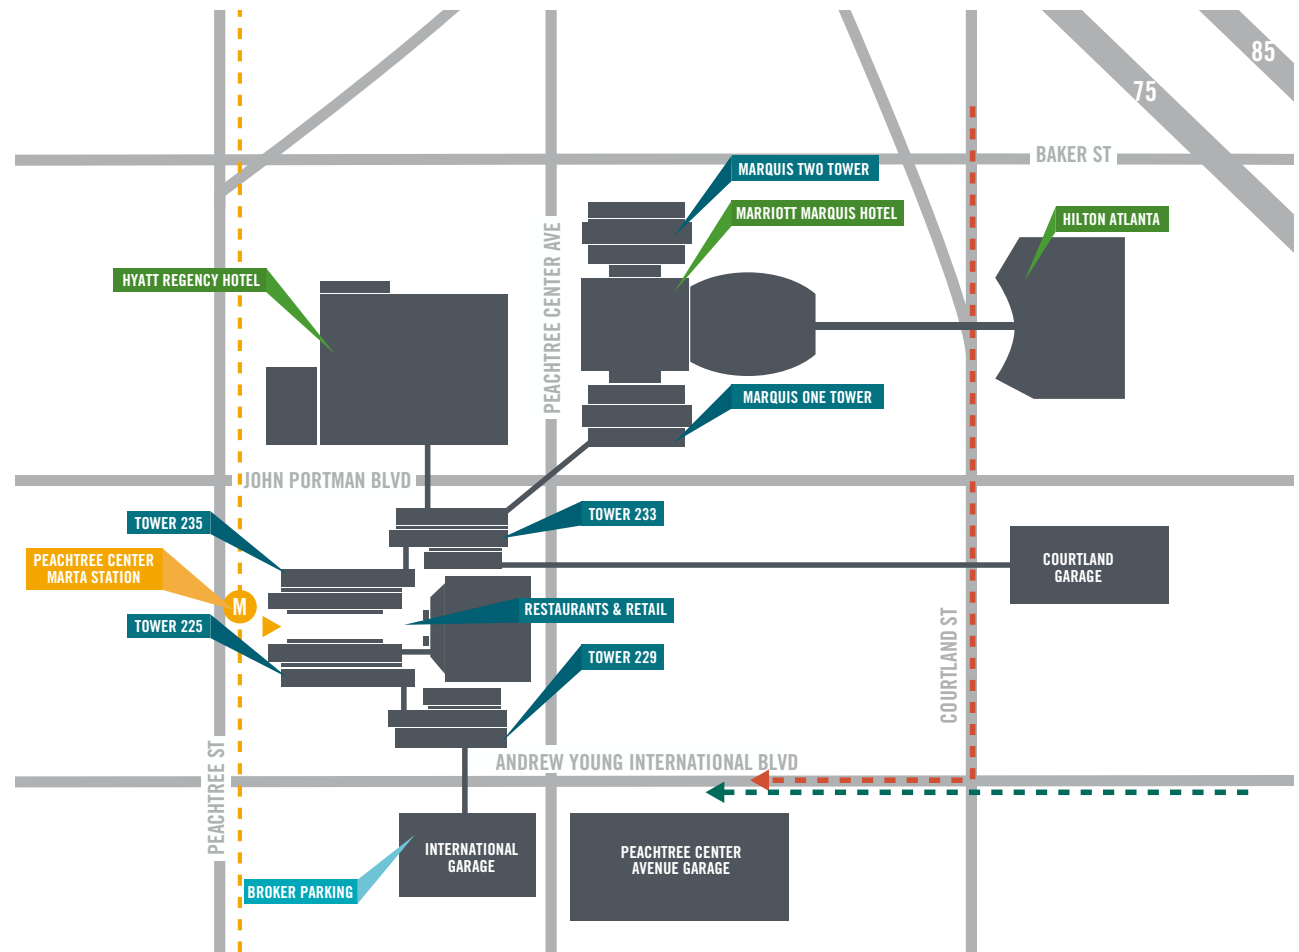

### FROM MARTA

- The Peachtree Center MARTA station is accessible via the Red and Gold rail lines and provides direct access to Peachtree Center
- When getting off the train at the Peachtree Center station, follow signs for "John Portman Blvd" on the north end of the platform
- Use the John Portman/Peachtree Street East exit for the Hub at Peachtree Center, Tower 235, Tower 225, Tower 233, Tower 229, Marquis One and Two Towers, the Marriott Marquis, Hyatt Regency Hotel, and Hilton Atlanta

## MAIN LOADING DOCK

- From International Boulevard, turn right onto Peachtree Center Ave
- Turn left immediately after Gibney's Pub

## MARQUIS I LOADING DOCK

- From International Boulevard, turn right onto Peachtree Center Ave
- Make the next right onto Harris Street
- Marquis I Dock will be on the left

### FROM THE SOUTH:

- Turn right onto Piedmont Ave from International Blvd
- Turn left on Baker Street
- Marquis II Dock will be on the left