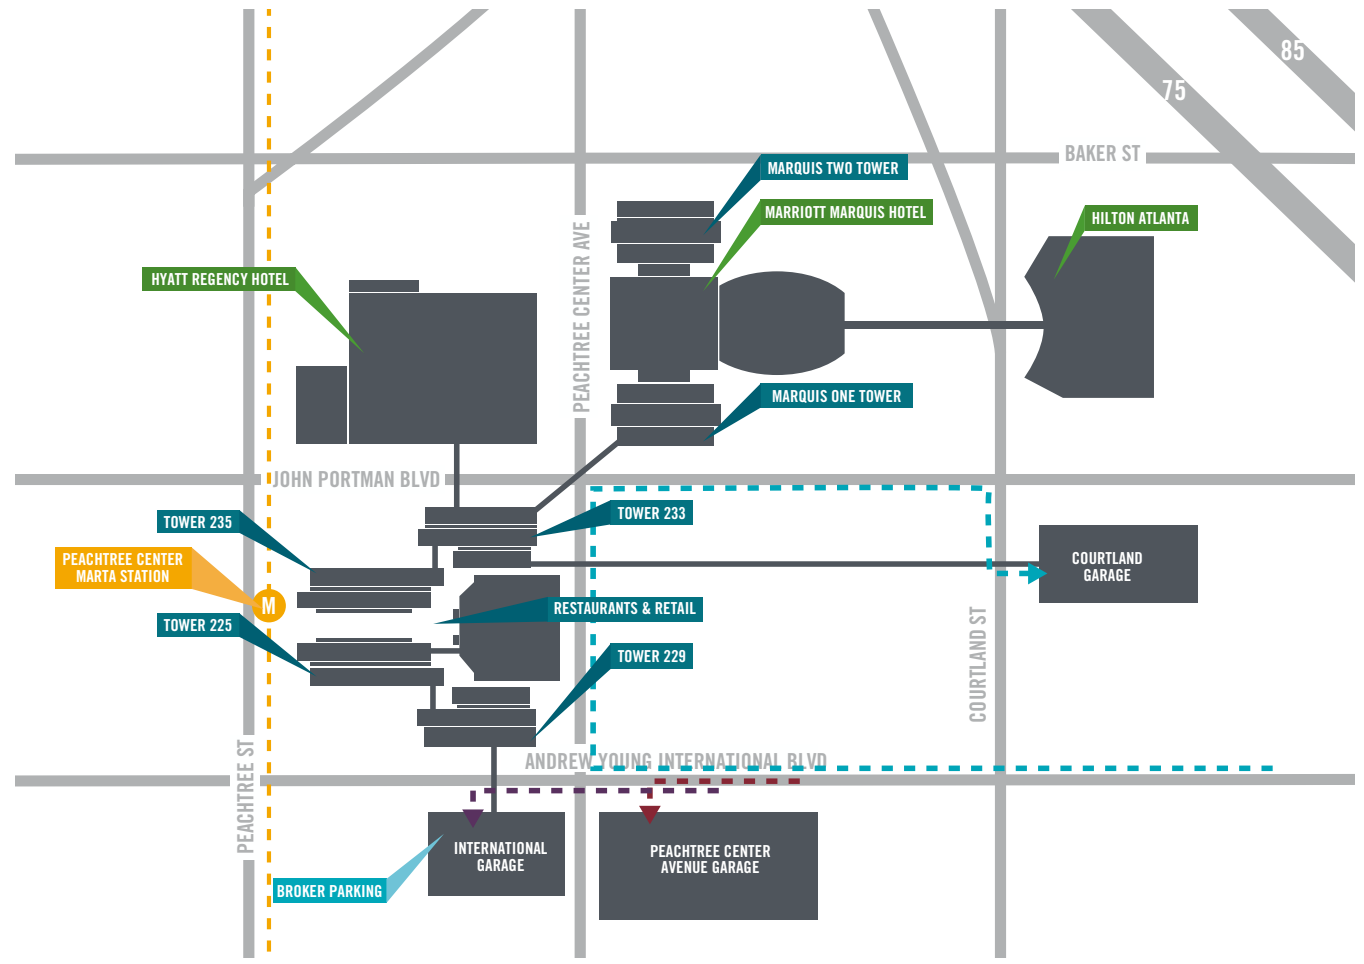

PEACHTREE CENTER

PARKING IN 161 PEACHTREE CENTER AVE GARAGE

- From International Blvd, get into the far left lane
- Turn left into the 161 Peachtree Center Ave Garage, just before Peachtree Center Ave

PARKING IN INTERNATIONAL GARAGE

- From International Blvd, get into the far left lane
- Cross over Peachtree Center Ave
- Turn left into the International Parking Garage, just after Hsu's Gourmet Chinese

PARKING IN COURTLAND GARAGE

- From International Blvd, get into the far right lane
- Turn right onto Peachtree Center Ave, and then a second right onto John Portman Blvd
- Turn right onto Courtland St and Courtland Garage will be on the left
- If taking the Courtland Street exit, get in your far left lane, cross over John Portman Blvd and turn left into the garage