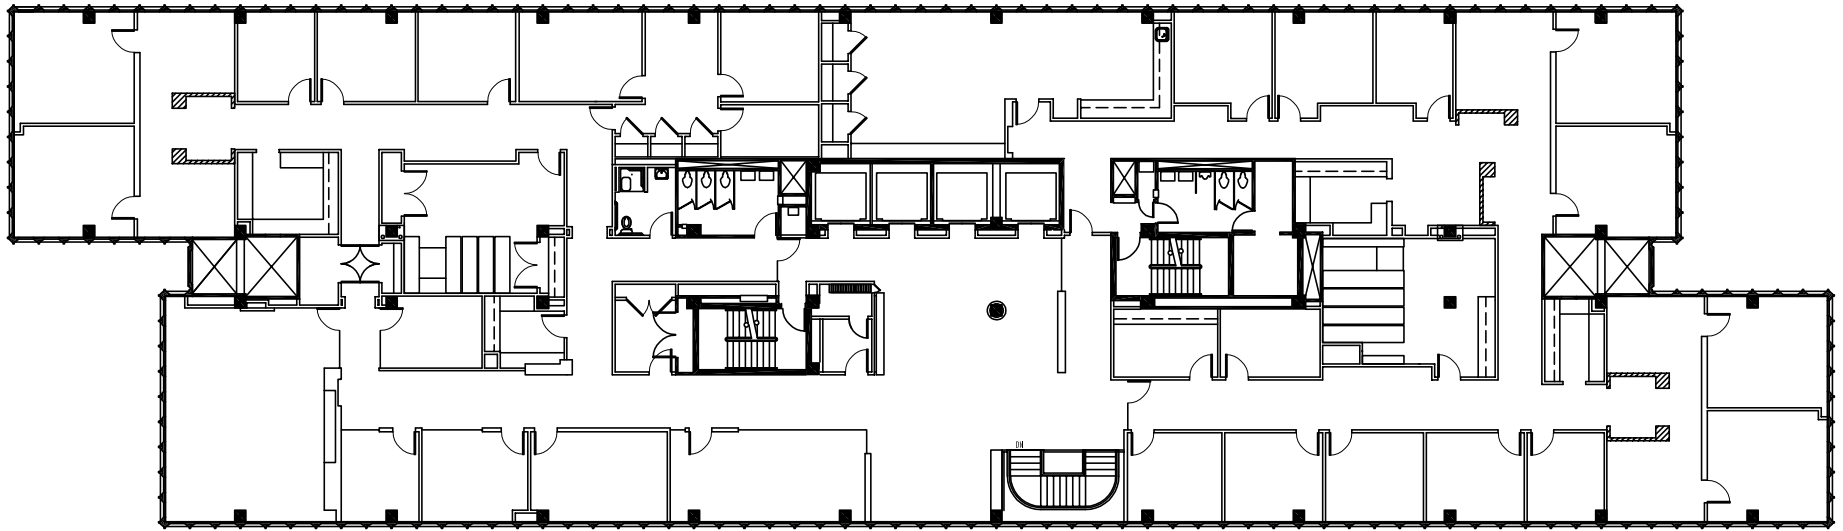

North

This suite has not been field verified by NELSON

**NELSON** Tower 225 • 20th Floor • 14,562 RSF

**As Built**

North

This suite has not been field verified by NELSON

PEACHTREE  
CENTER

**NELSON** Tower 225 • 21st Floor • 14,562 RSF

**As Built**

North

This suite has not been field verified by NELSON

PEACHTREE  
CENTER

**NELSON** Tower 225 • 22nd Floor • 14,562 RSF

**As Built**