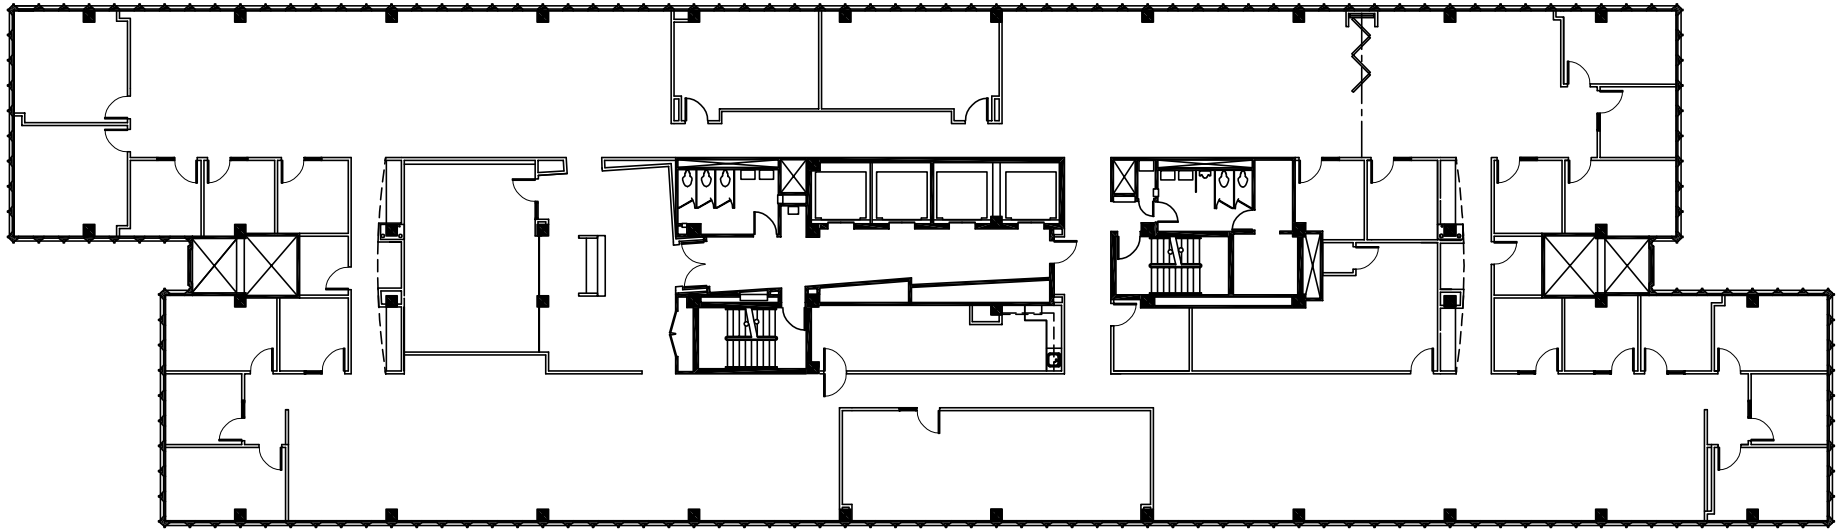

North

This suite has not been field verified by NELSON

**NELSON** Tower 225 • 20th Floor • 14,562 RSF

**As Built**

North

This suite has not been field verified by NELSON

PEACHTREE  
CENTER

**NELSON** Tower 225 • 21st Floor • 14,562 RSF

**As Built**

North

This suite has not been field verified by NELSON

PEACHTREE  
CENTER

**NELSON** Tower 225 • 22nd Floor • 14,562 RSF

**As Built**