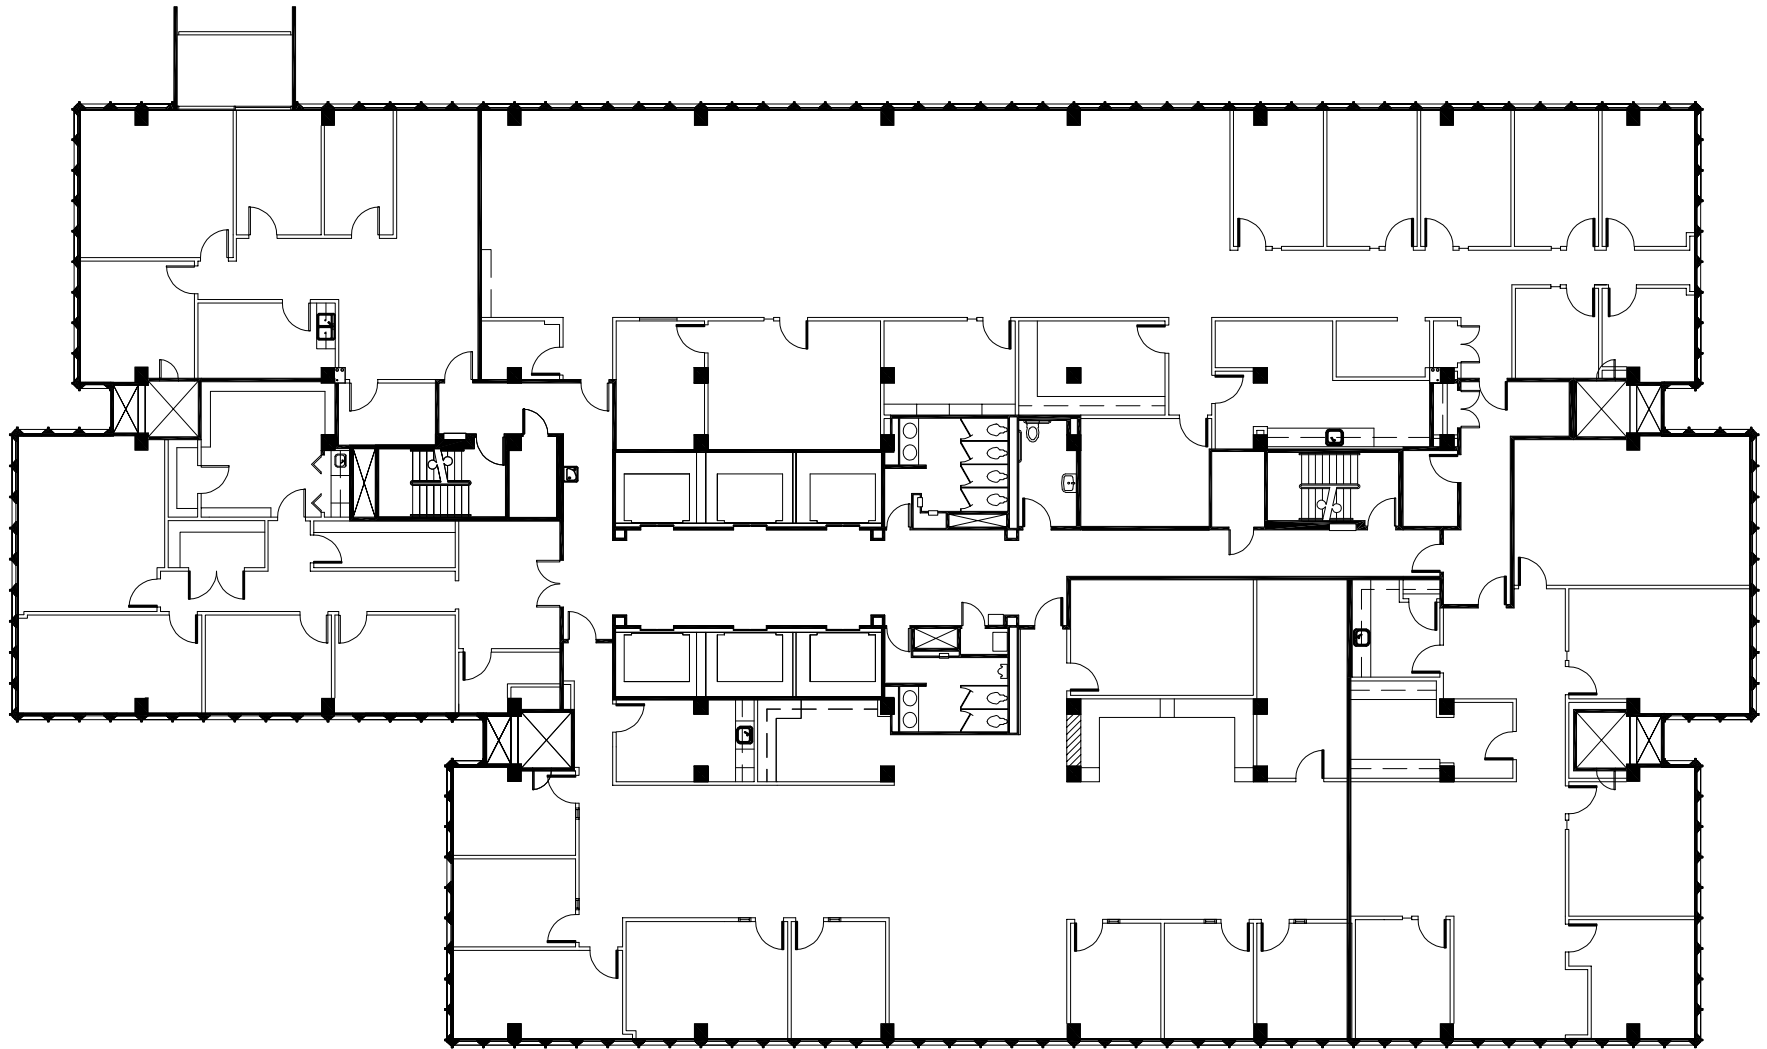

North

PEACHTREE  
CENTER

**NELSON** Tower 233 • Suite 1900 • 16,191 RSF

**As Built**

North

PEACHTREE  
CENTER

**NELSON** Tower 233 • Suite 2000 • 16,191 RSF

**As Built**

North

PEACHTREE  
CENTER

**NELSON** Tower 233 • Suite 2100 • 16,191 RSF

**As Built**

North

PEACHTREE  
CENTER

**NELSON** Tower 233 • 22nd Floor

**As Built**

North

PEACHTREE  
CENTER

**NELSON** Tower 233 • 23rd Floor • 16,123 RSF

**As Built**

North

PEACHTREE  
CENTER

**NELSON** Tower 233 • Suite 2400 • 16,123 RSF

**As Built**