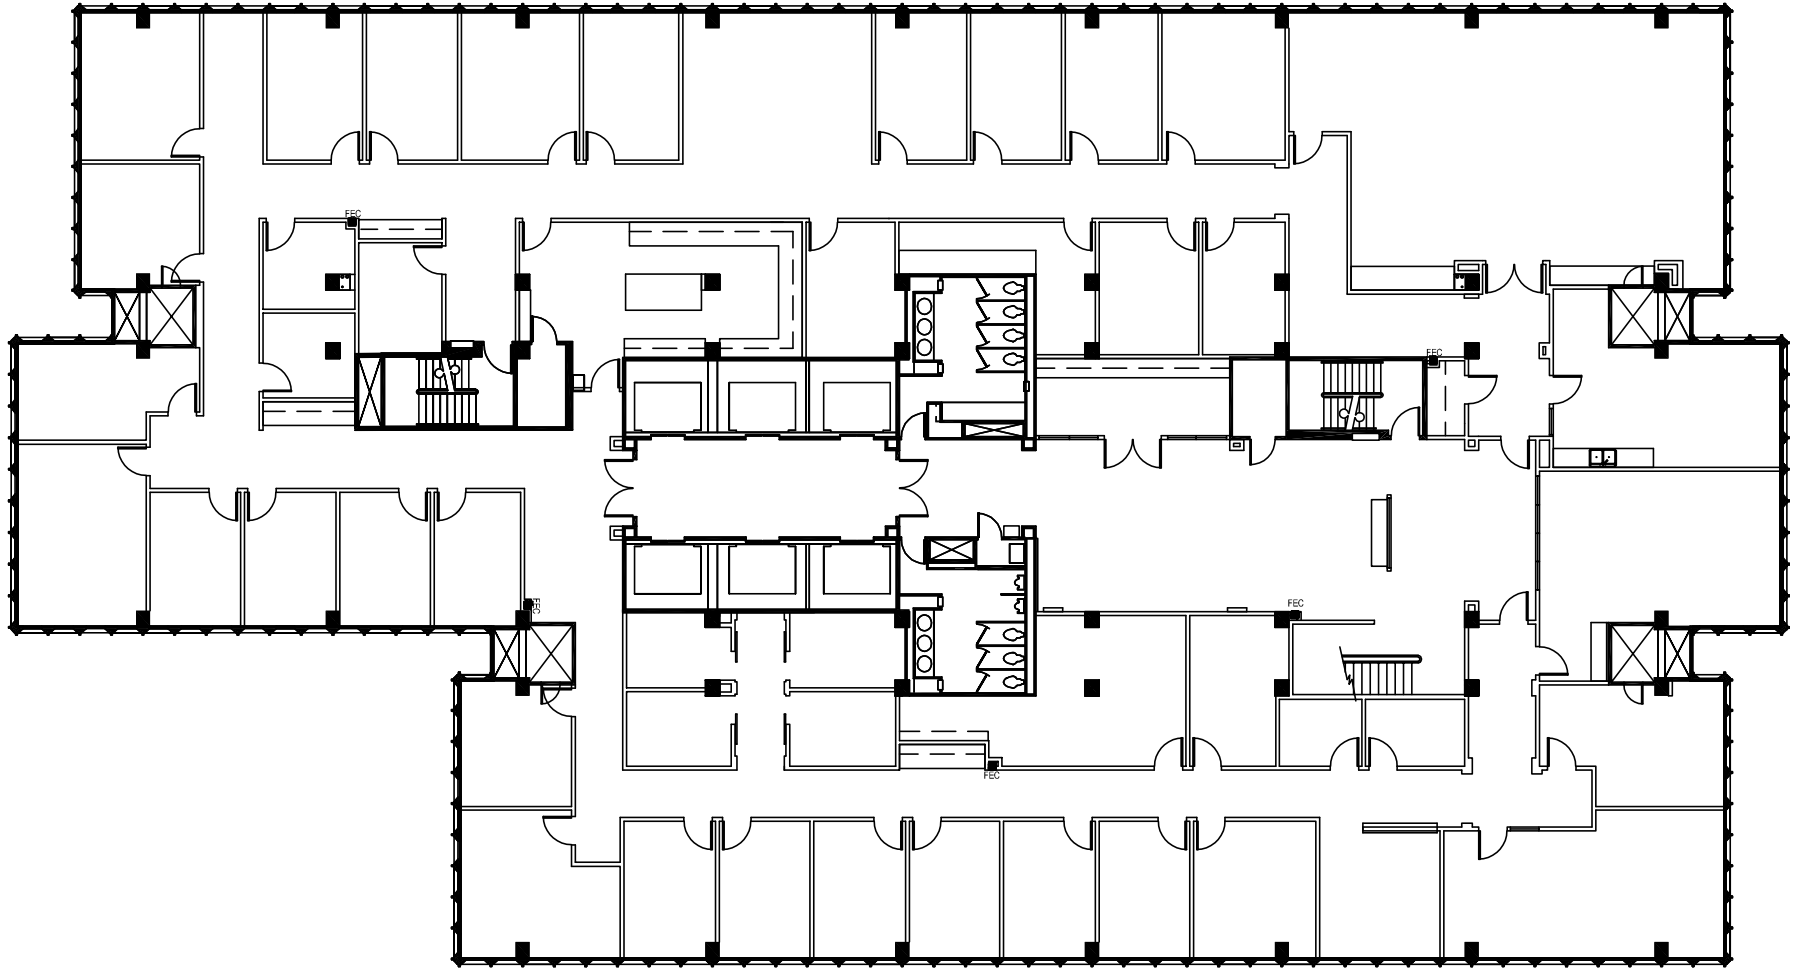

North

PEACHTREE  
CENTER

**NELSON** Tower 233 • Suite 1900 • 16,191 RSF

**As Built**

North

PEACHTREE  
CENTER

**NELSON** Tower 233 • Suite 2000 • 16,191 RSF

**As Built**

North

PEACHTREE  
CENTER

**NELSON** Tower 233 • Suite 2100 • 16,191 RSF

**As Built**

North

PEACHTREE  
CENTER

**NELSON** Tower 233 • 22nd Floor

**As Built**

North

PEACHTREE  
CENTER

**NELSON** Tower 233 • 23rd Floor • 16,123 RSF

**As Built**

North

PEACHTREE  
CENTER

**NELSON** Tower 233 • Suite 2400 • 16,123 RSF

**As Built**