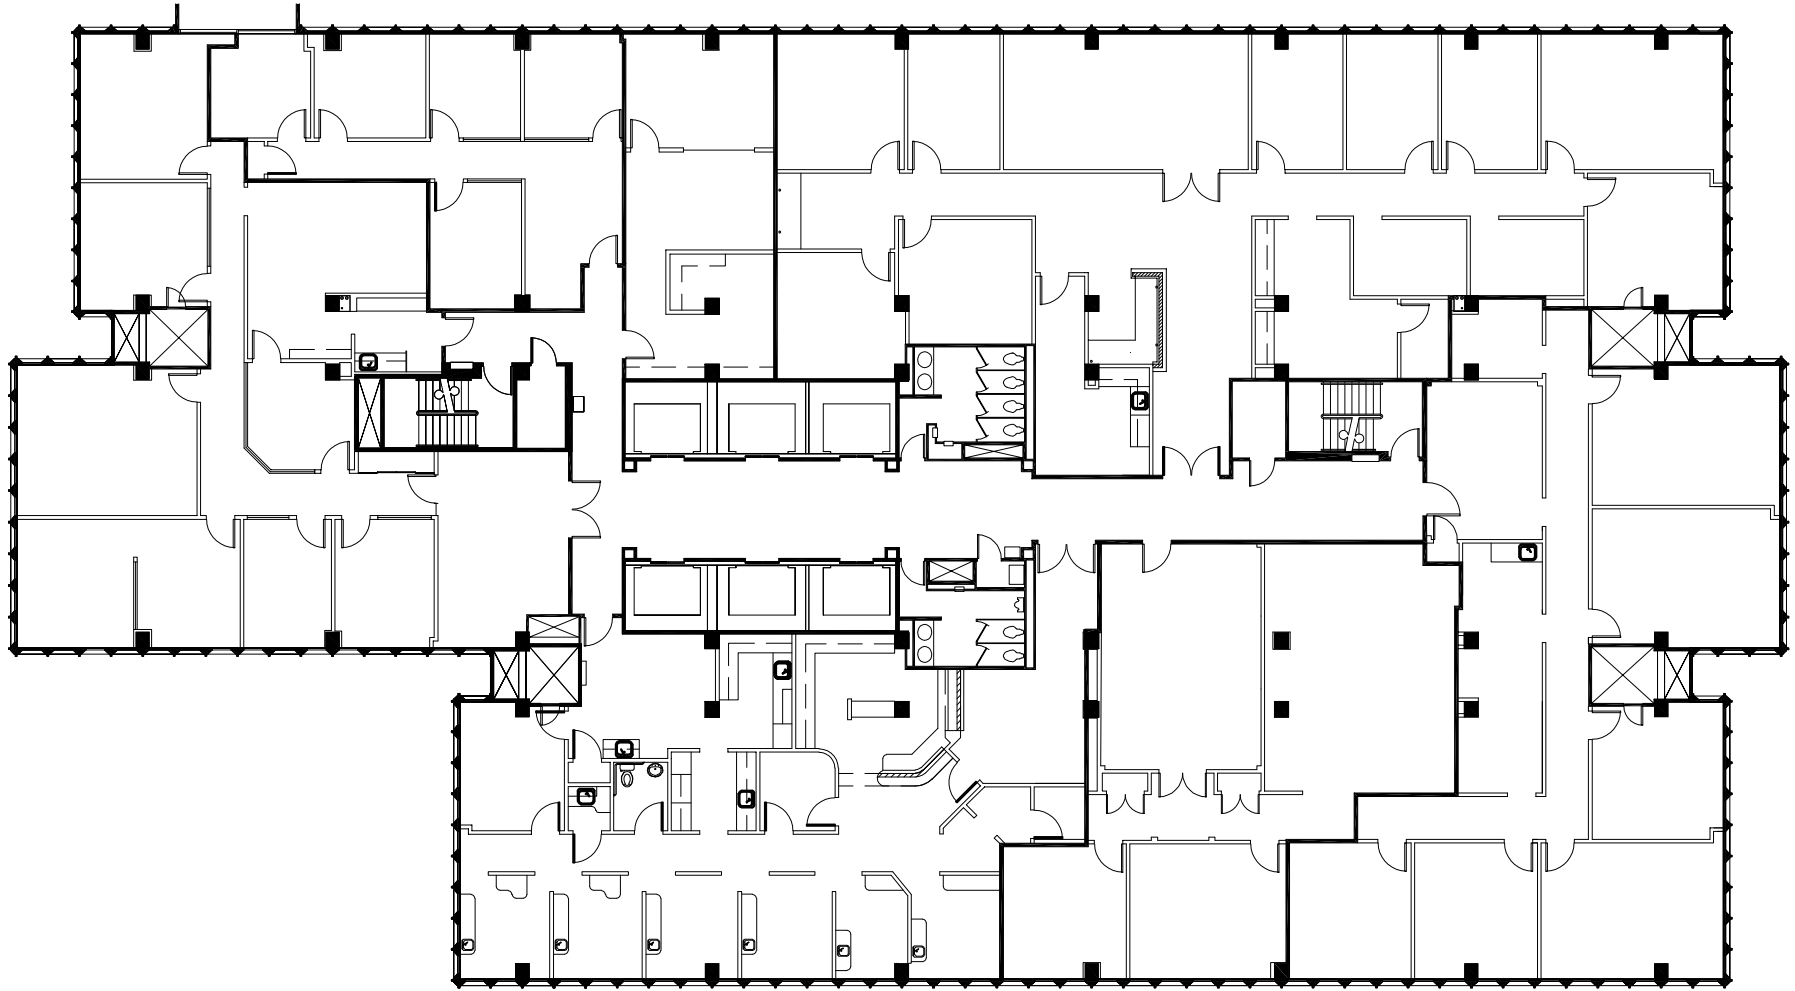

North

PEACHTREE  
CENTER

**NELSON** Tower 233 • Suite 1900 • 16,191 RSF

**As Built**

North

PEACHTREE  
CENTER

**NELSON** Tower 233 • Suite 2000 • 16,191 RSF

**As Built**

North

PEACHTREE  
CENTER

**NELSON** Tower 233 • Suite 2100 • 16,191 RSF

**As Built**

North

PEACHTREE  
CENTER

**NELSON** Tower 233 • 22nd Floor

**As Built**

North

PEACHTREE  
CENTER

**NELSON** Tower 233 • 23rd Floor • 16,123 RSF

**As Built**

North

PEACHTREE  
CENTER

**NELSON** Tower 233 • Suite 2400 • 16,123 RSF

**As Built**