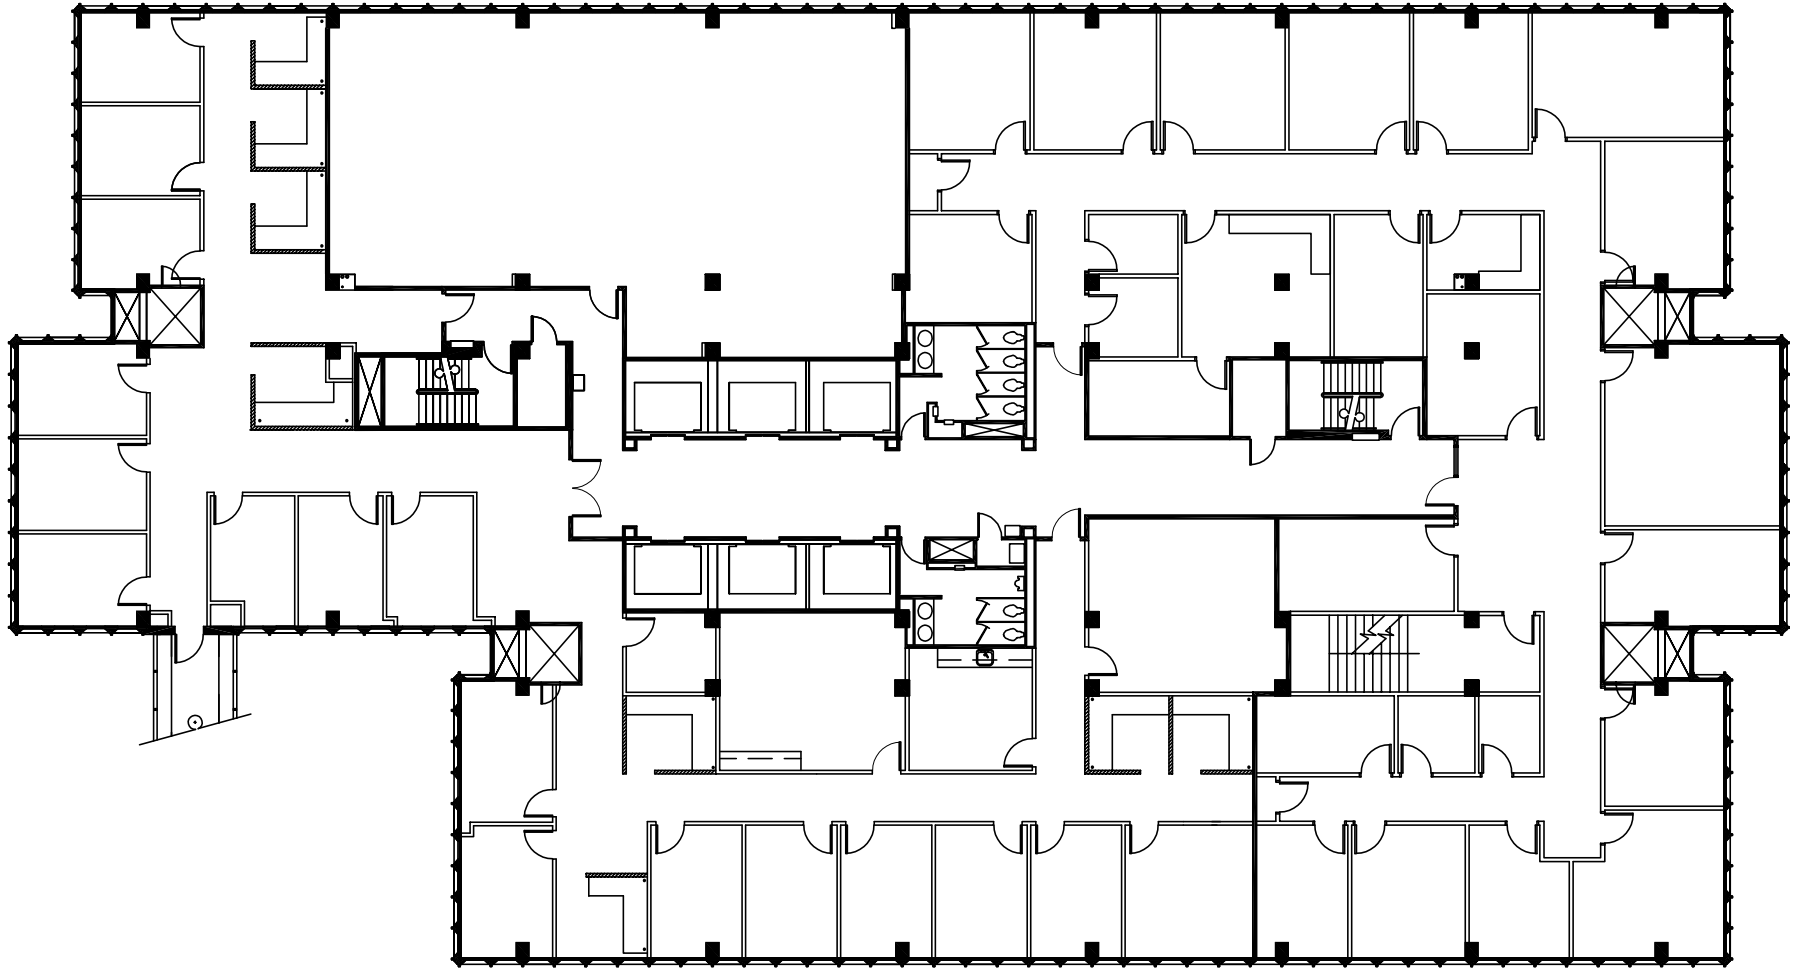

North

PEACHTREE  
CENTER

**NELSON** Tower 233 • Suite 1900 • 16,191 RSF

**As Built**

North

PEACHTREE  
CENTER

**NELSON** Tower 233 • Suite 2000 • 16,191 RSF

**As Built**

North

PEACHTREE  
CENTER

**NELSON** Tower 233 • Suite 2100 • 16,191 RSF

**As Built**

North

PEACHTREE  
CENTER

**NELSON** Tower 233 • 22nd Floor

**As Built**

North

PEACHTREE  
CENTER

**NELSON** Tower 233 • 23rd Floor • 16,123 RSF

**As Built**

North

PEACHTREE  
CENTER

**NELSON** Tower 233 • Suite 2400 • 16,123 RSF

**As Built**