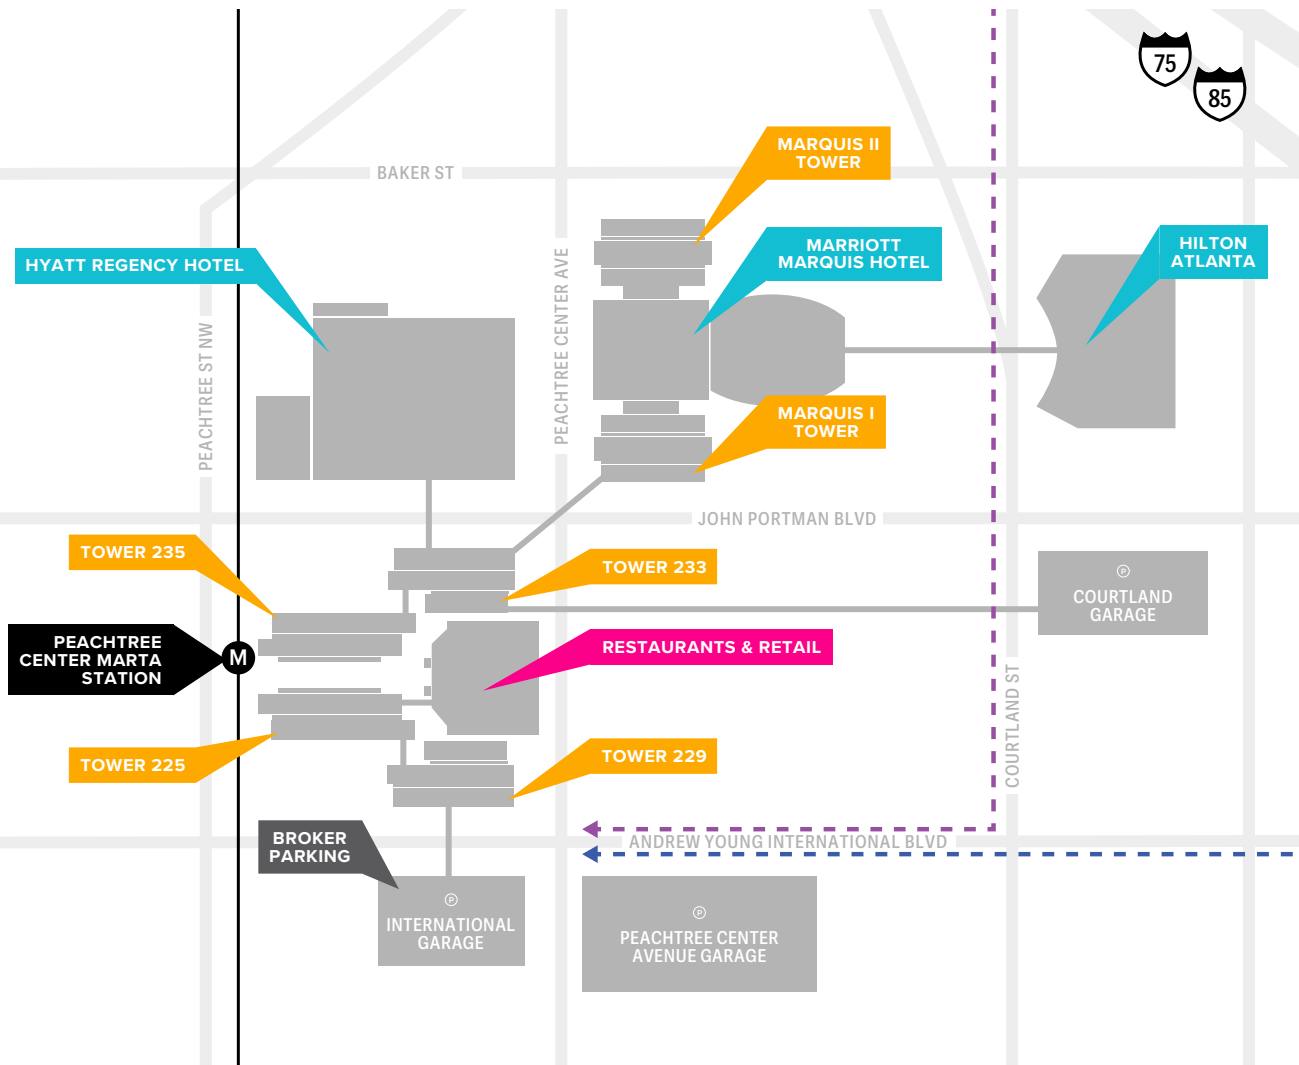

PEACHTREE CENTER

DIRECTIONS

Call 404.524.3787 with questions

FROM THE NORTH

- Head south on I-75/85 to the Courtland St Exit
- Take Courtland Street to International Blvd
- Turn right onto International Blvd
- Head west on International towards Peachtree Center Ave
- Peachtree Center will be on your right

FROM THE SOUTH

- Head north on I-75/85 to the International Blvd Exit
- Turn left off of the exit onto International Blvd (towards Downtown)
- Head west on International Blvd towards Peachtree Center Ave
- Peachtree Center will be on your right

FROM EAST OR WEST

- Take I-20 to Atlanta
- Merge on to I-75/85 North and follow directions above [FROM THE SOUTH](#)

FROM MARTA

- The Peachtree Center MARTA station is accessible via the Red and Gold rail lines and provides direct access to Peachtree Center
- When getting off the train at the Peachtree Center station, follow signs for "John Portman Blvd" on the north end of the platform
- Use the John Portman/Peachtree Street East exit for the Hub at Peachtree Center, Tower 235, Tower 225, Tower 233, Tower 229, Marquis I and II Towers, the Marriott Marquis, Hyatt Regency Hotel, and Hilton Atlanta