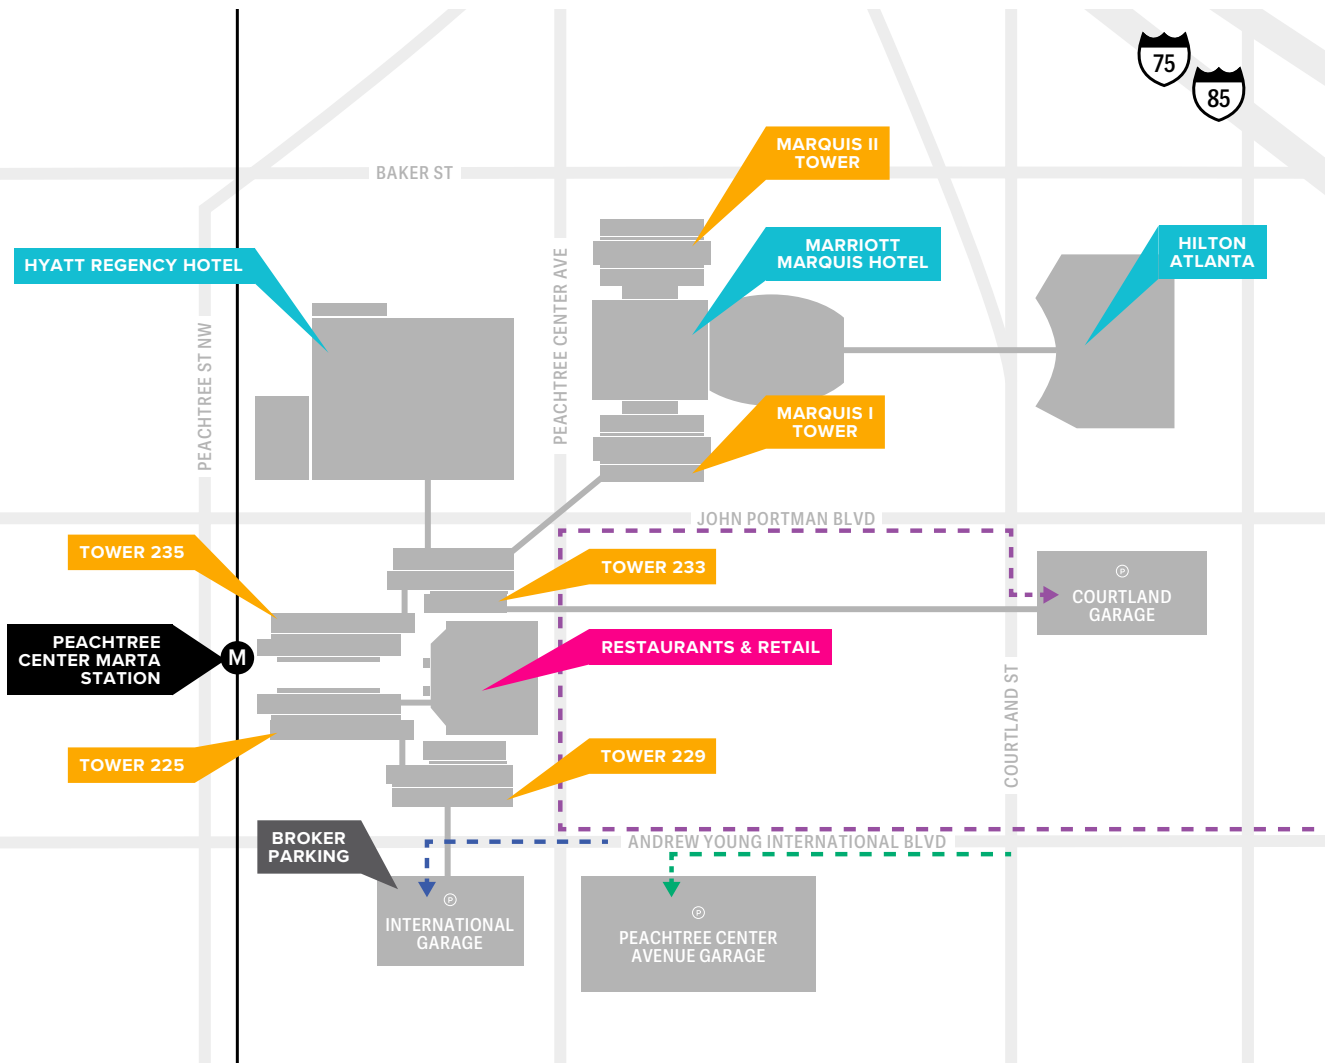

PEACHTREE CENTER

PARKING

Call 404.524.3787 with questions

PARKING IN:

161 PEACHTREE CENTER AVENUE GARAGE

- From International Blvd, get into the far left lane
- Turn left into the 161 Peachtree Center Ave Garage, just before Peachtree Center Ave

INTERNATIONAL GARAGE

- From International Blvd, get into the far left lane
- Cross over Peachtree Center Ave
- Turn left into the International Parking Garage, just after Hsu's Gourmet Chinese

COURTLAND GARAGE

- From International Blvd, get into the far right lane
- Turn right onto Peachtree Center Ave, and then a second right onto John Portman Blvd
- Turn right onto Courtland St and Courtland Garage will be on the left
- If taking the Courtland St exit, get in your far left lane, cross over John Portman Blvd and turn left into the garage