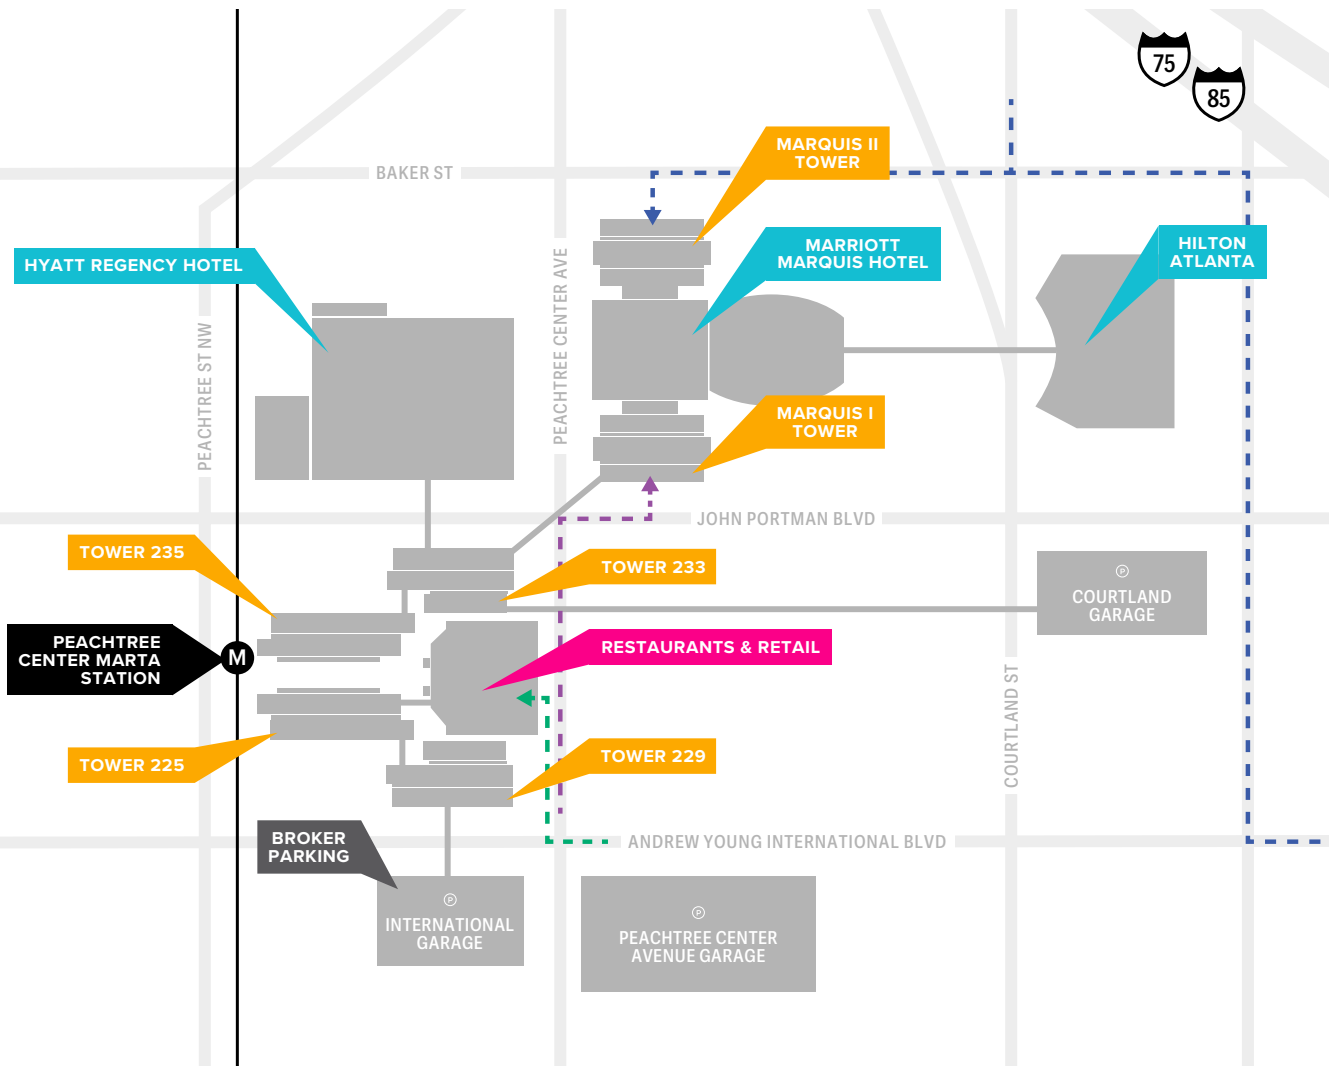

PEACHTREE CENTER

LOADING DOCKS

Call 404.524.3787 with questions

MAIN LOADING DOCK

- From International Blvd, turn right onto Peachtree Center Ave
- Turn left immediately after Gibney's Pub

MARQUIS I LOADING DOCK

- From International Blvd, turn right onto Peachtree Center Ave
- Make the next right onto Harris St
- Marquis I Dock will be on the left

MARQUIS II LOADING DOCK

FROM THE SOUTH:

- Turn right onto Piedmont Ave from International Blvd
- Turn left on Baker St
- Marquis II Dock will be on the left

FROM THE NORTH:

- Turn right onto Baker St from Courtland St
- Marquis II Dock will be on the left