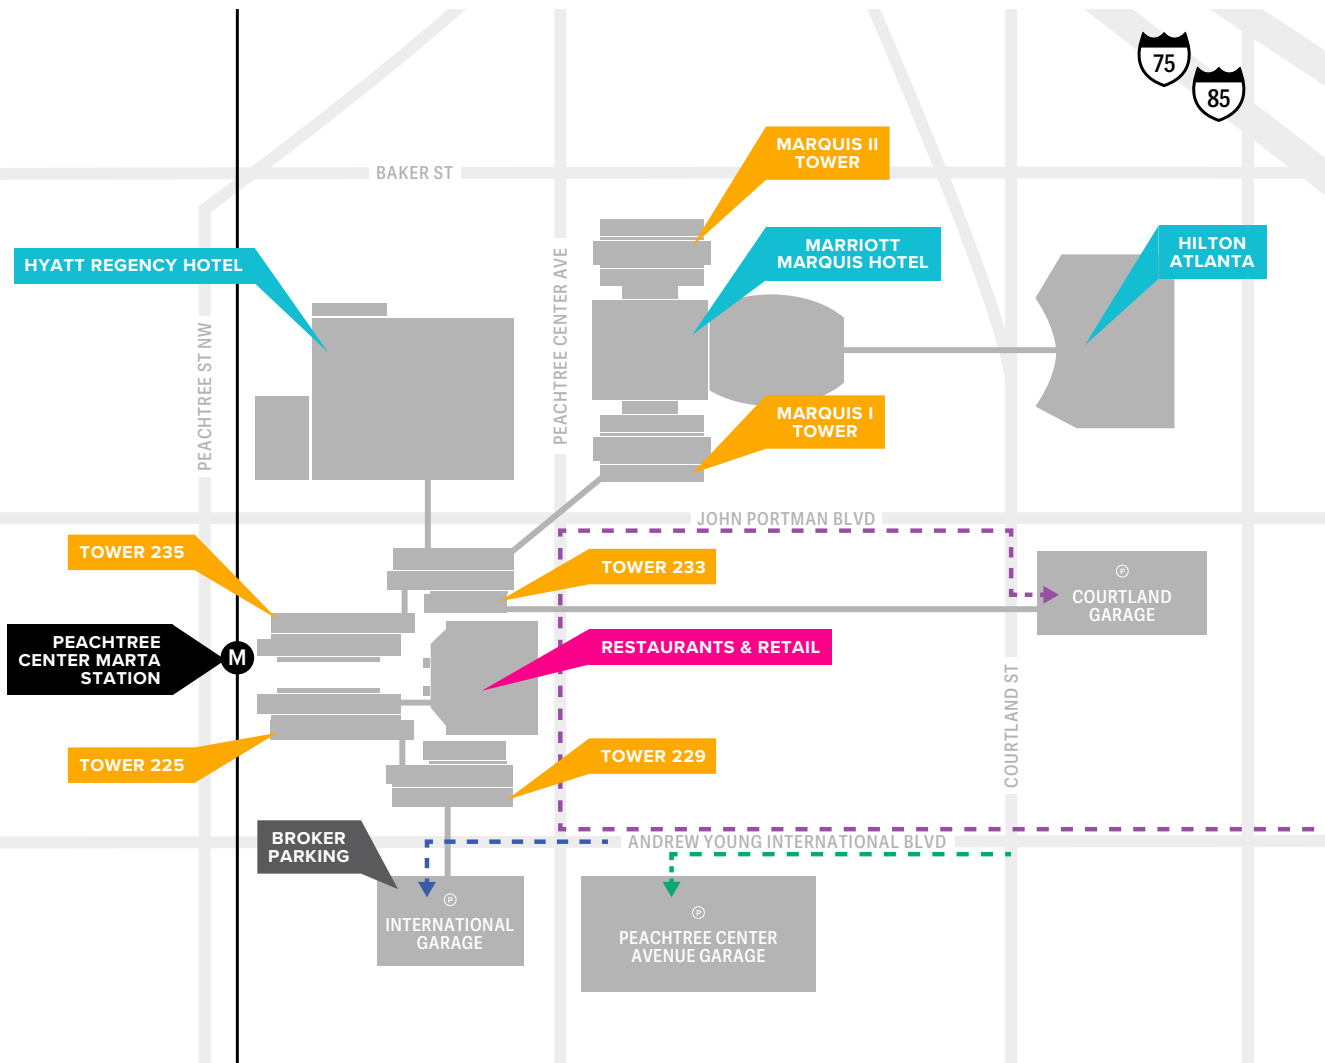

PEACHTREE CENTER

PARKING

Call 404.524.3787 with questions

PARKING IN:

161 PEACHTREE CENTER AVENUE GARAGE

- From International Blvd, get into the far left lane
- Turn left into the 161 Peachtree Center Ave Garage, just before Peachtree Center Ave

INTERNATIONAL GARAGE

- From International Blvd, get into the far left lane
- Cross over Peachtree Center Ave
- Turn left into the International Parking Garage, just after Hsu's Gourmet Chinese

COURTLAND GARAGE

- From International Blvd, get into the far right lane
- Turn right onto Peachtree Center Ave, and then a second right onto John Portman Blvd
- Turn right onto Courtland St and Courtland Garage will be on the left
- If taking the Courtland St exit, get in your far left lane, cross over John Portman Blvd and turn left into the garage