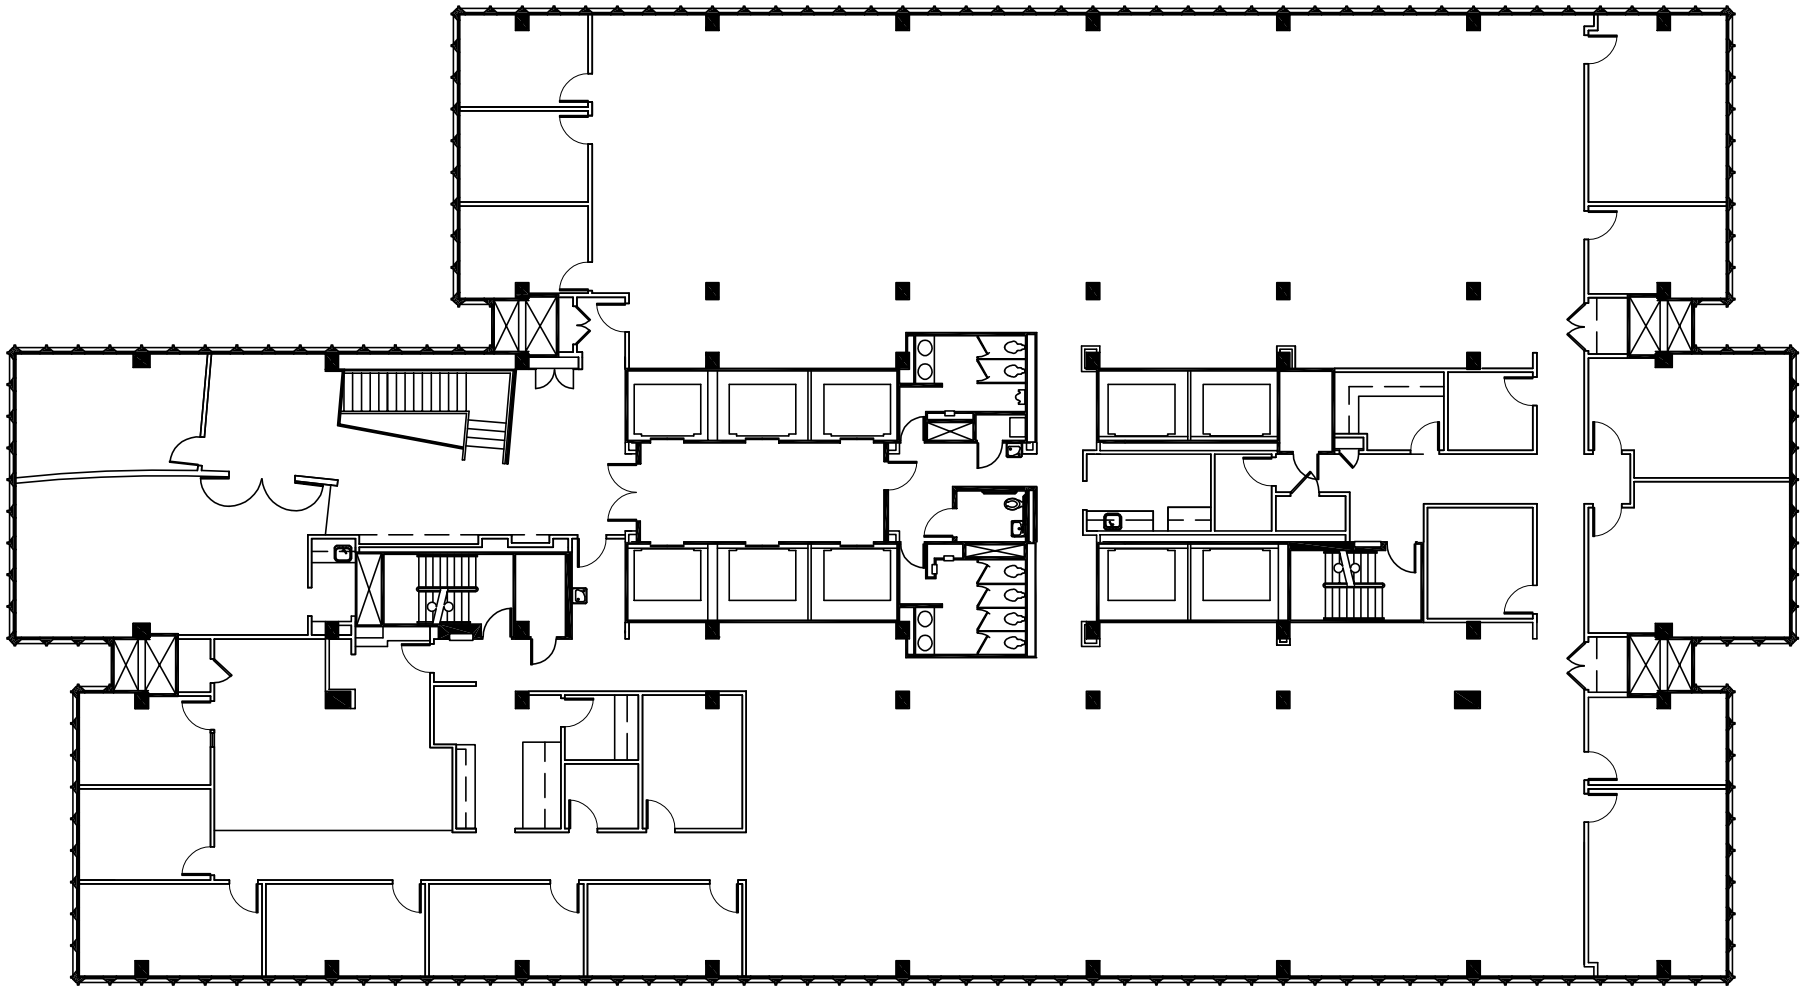

Key Plan

North

0 5 10 20 40

This suite has not been field
verified by NELSON.

**PEACHTREE
CENTER**

NELSON Tower 229 • Suite 1250 • 5,853 RSF

As Built

North

PEACHTREE
CENTER

NELSON Tower 229 • Suite 1400 • 15,571 RSF

As Built