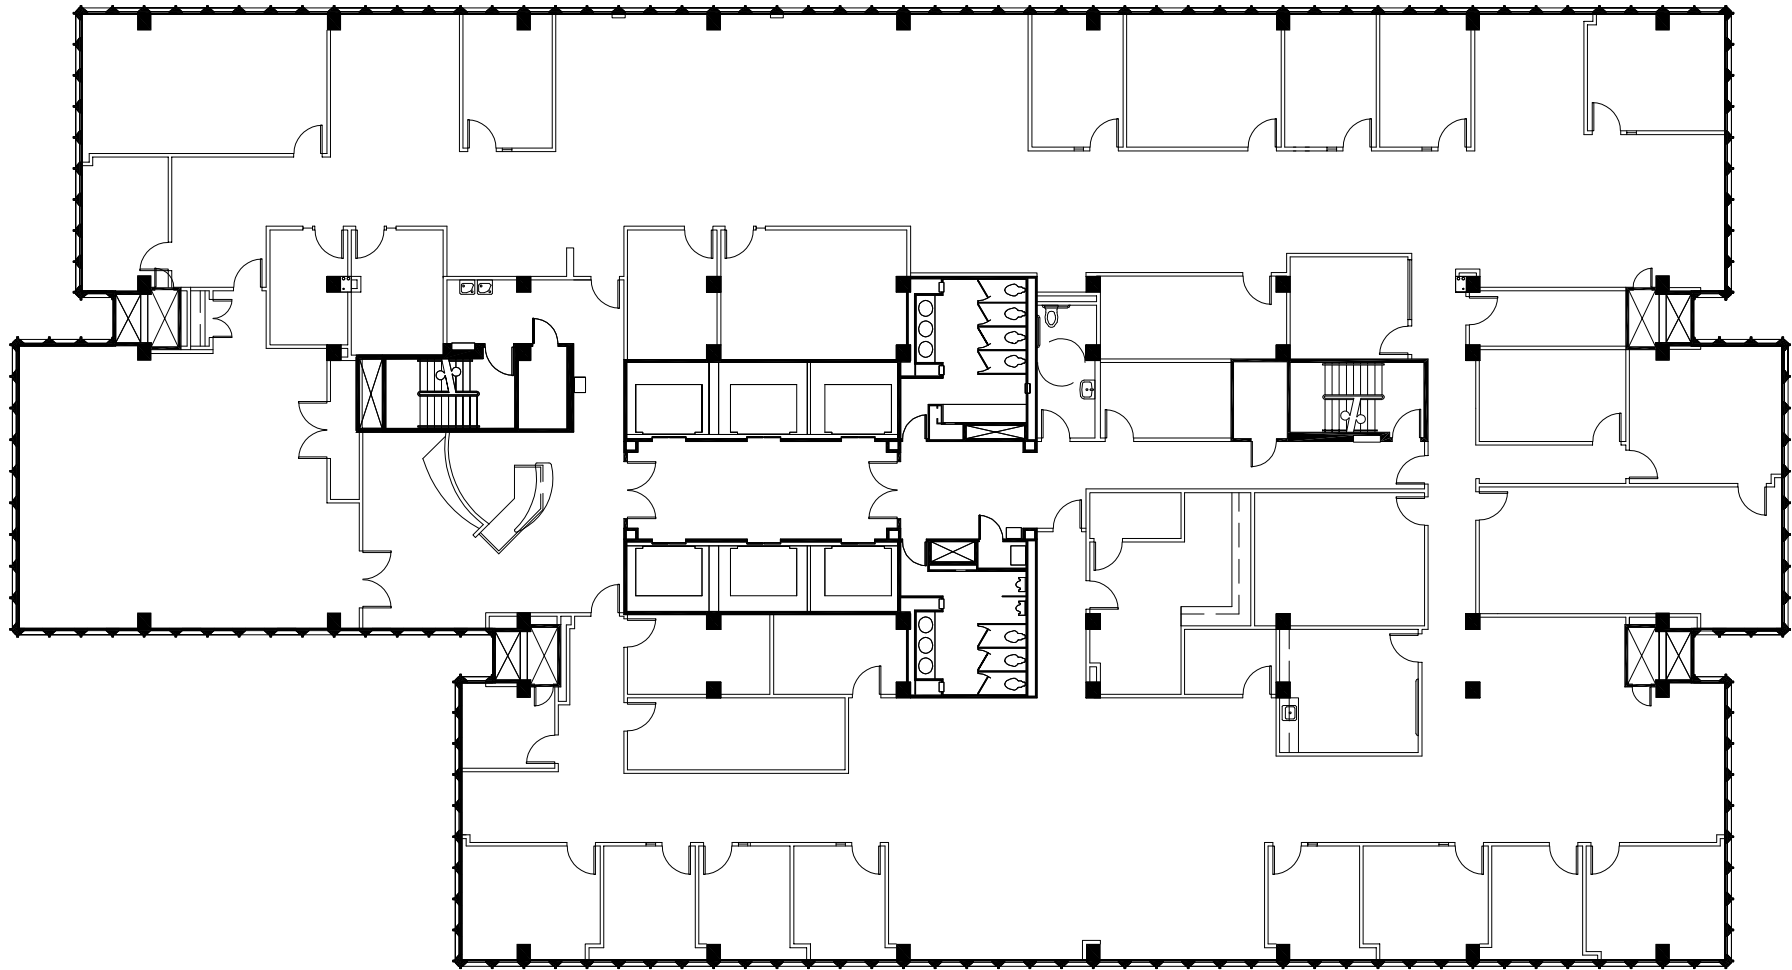

North

PEACHTREE
CENTER

NELSON Tower 233 • Suite 1600 • 16,237 RSF

As Built

North

PEACHTREE
CENTER

NELSON Tower 233 • Suite 1700 • 16,237 RSF

As Built

North

PEACHTREE
CENTER

NELSON Tower 233 • 18th Floor • 16,215 RSF

As Built

North

PEACHTREE
CENTER

NELSON Tower 233 • Suite 1900 • 16,191 RSF

As Built

North

PEACHTREE
CENTER

NELSON Tower 233 • Suite 2000 • 16,191 RSF

As Built

North

PEACHTREE
CENTER

NELSON Tower 233 • Suite 2100 • 16,191 RSF

As Built

North

PEACHTREE
CENTER

NELSON Tower 233 • Suite 2400 • 16,123 RSF

As Built