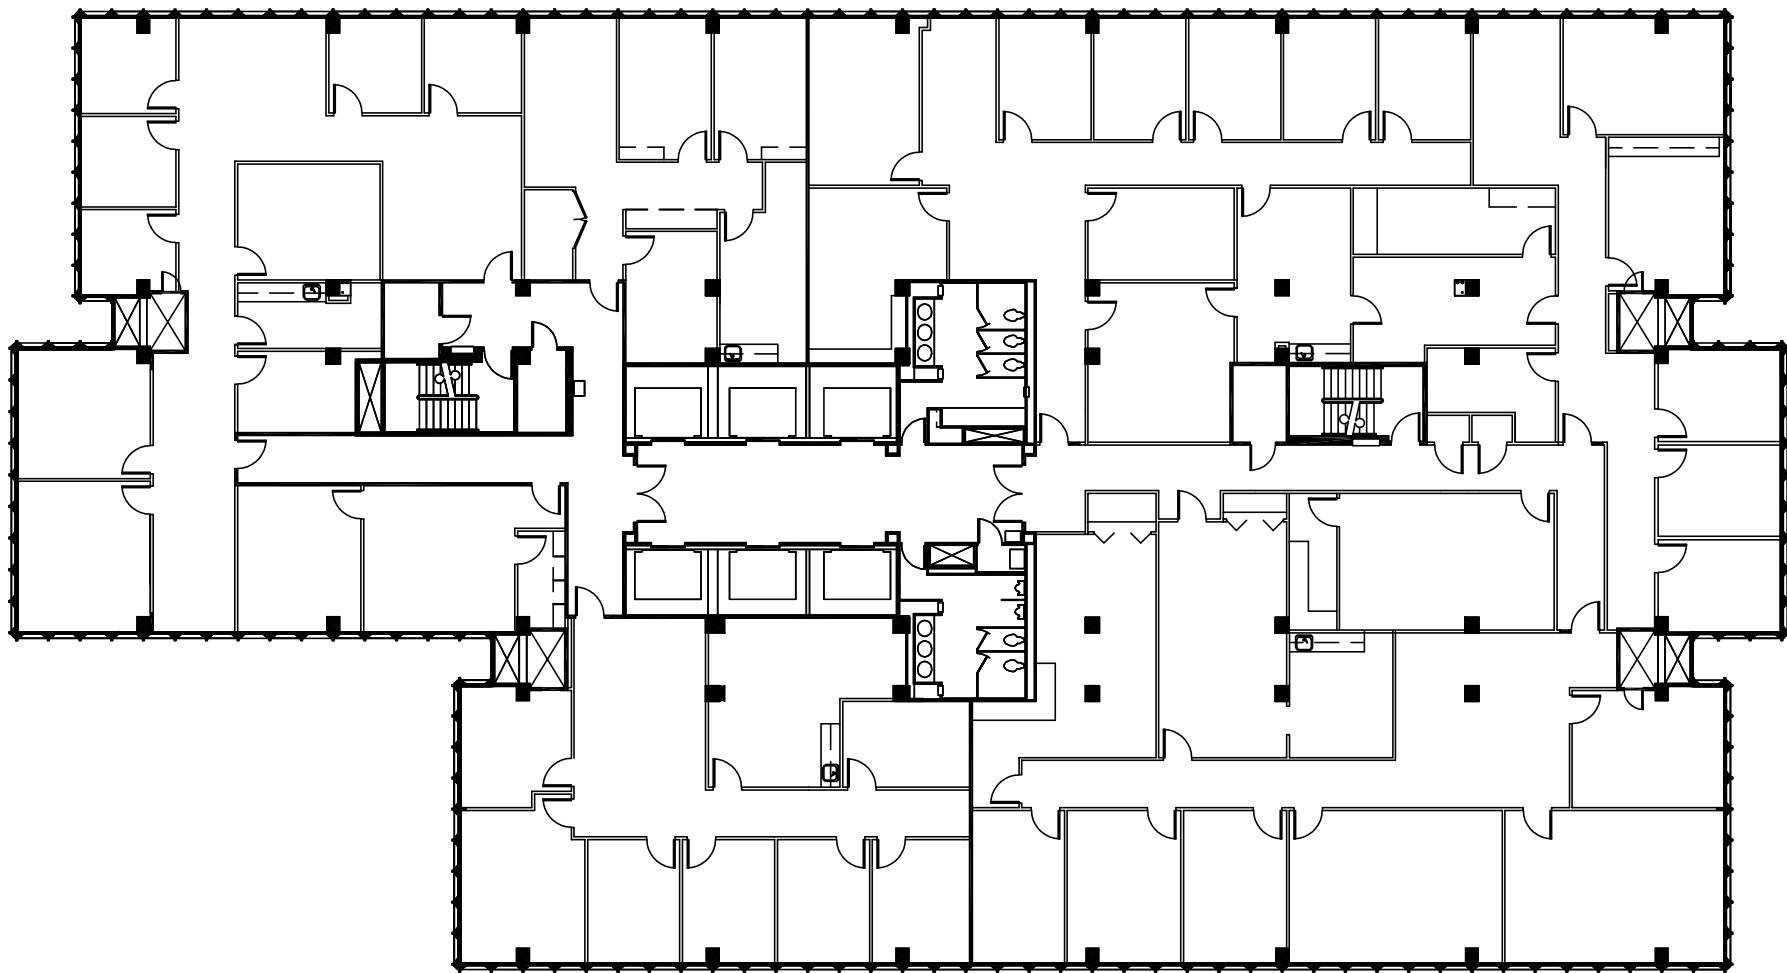

North

PEACHTREE
CENTER

NELSON Tower 233 • Suite 1600 • 16,237 RSF

As Built

North

PEACHTREE
CENTER

NELSON Tower 233 • Suite 1700 • 16,237 RSF

As Built

North

PEACHTREE
CENTER

NELSON Tower 233 • 18th Floor • 16,215 RSF

As Built

North

PEACHTREE
CENTER

NELSON Tower 233 • Suite 1900 • 16,191 RSF

As Built

North

PEACHTREE
CENTER

NELSON Tower 233 • Suite 2000 • 16,191 RSF

As Built

North

PEACHTREE
CENTER

NELSON Tower 233 • Suite 2100 • 16,191 RSF

As Built

North

PEACHTREE
CENTER

NELSON Tower 233 • Suite 2400 • 16,123 RSF

As Built