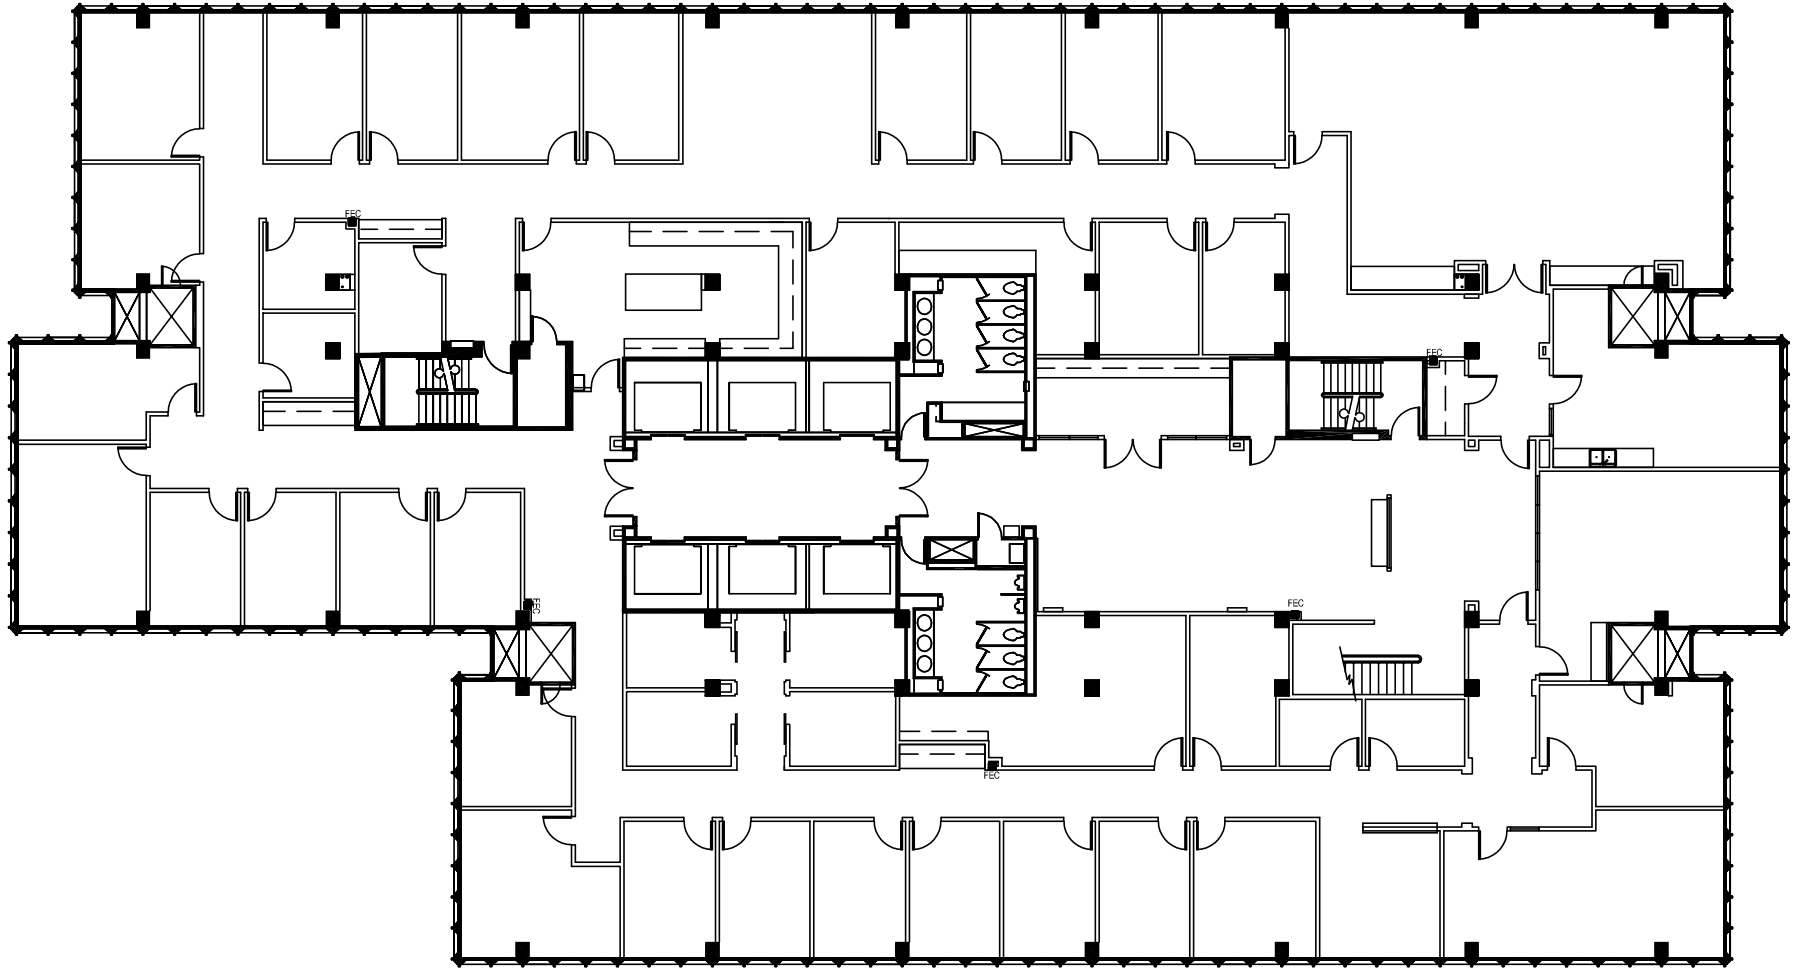

North

PEACHTREE
CENTER

NELSON Tower 233 • Suite 1600 • 16,237 RSF

As Built

North

PEACHTREE
CENTER

NELSON Tower 233 • Suite 1700 • 16,237 RSF

As Built

North

PEACHTREE
CENTER

NELSON Tower 233 • 18th Floor • 16,215 RSF

As Built

North

PEACHTREE
CENTER

NELSON Tower 233 • Suite 1900 • 16,191 RSF

As Built

North

PEACHTREE
CENTER

NELSON Tower 233 • Suite 2000 • 16,191 RSF

As Built

North

PEACHTREE
CENTER

NELSON Tower 233 • Suite 2100 • 16,191 RSF

As Built