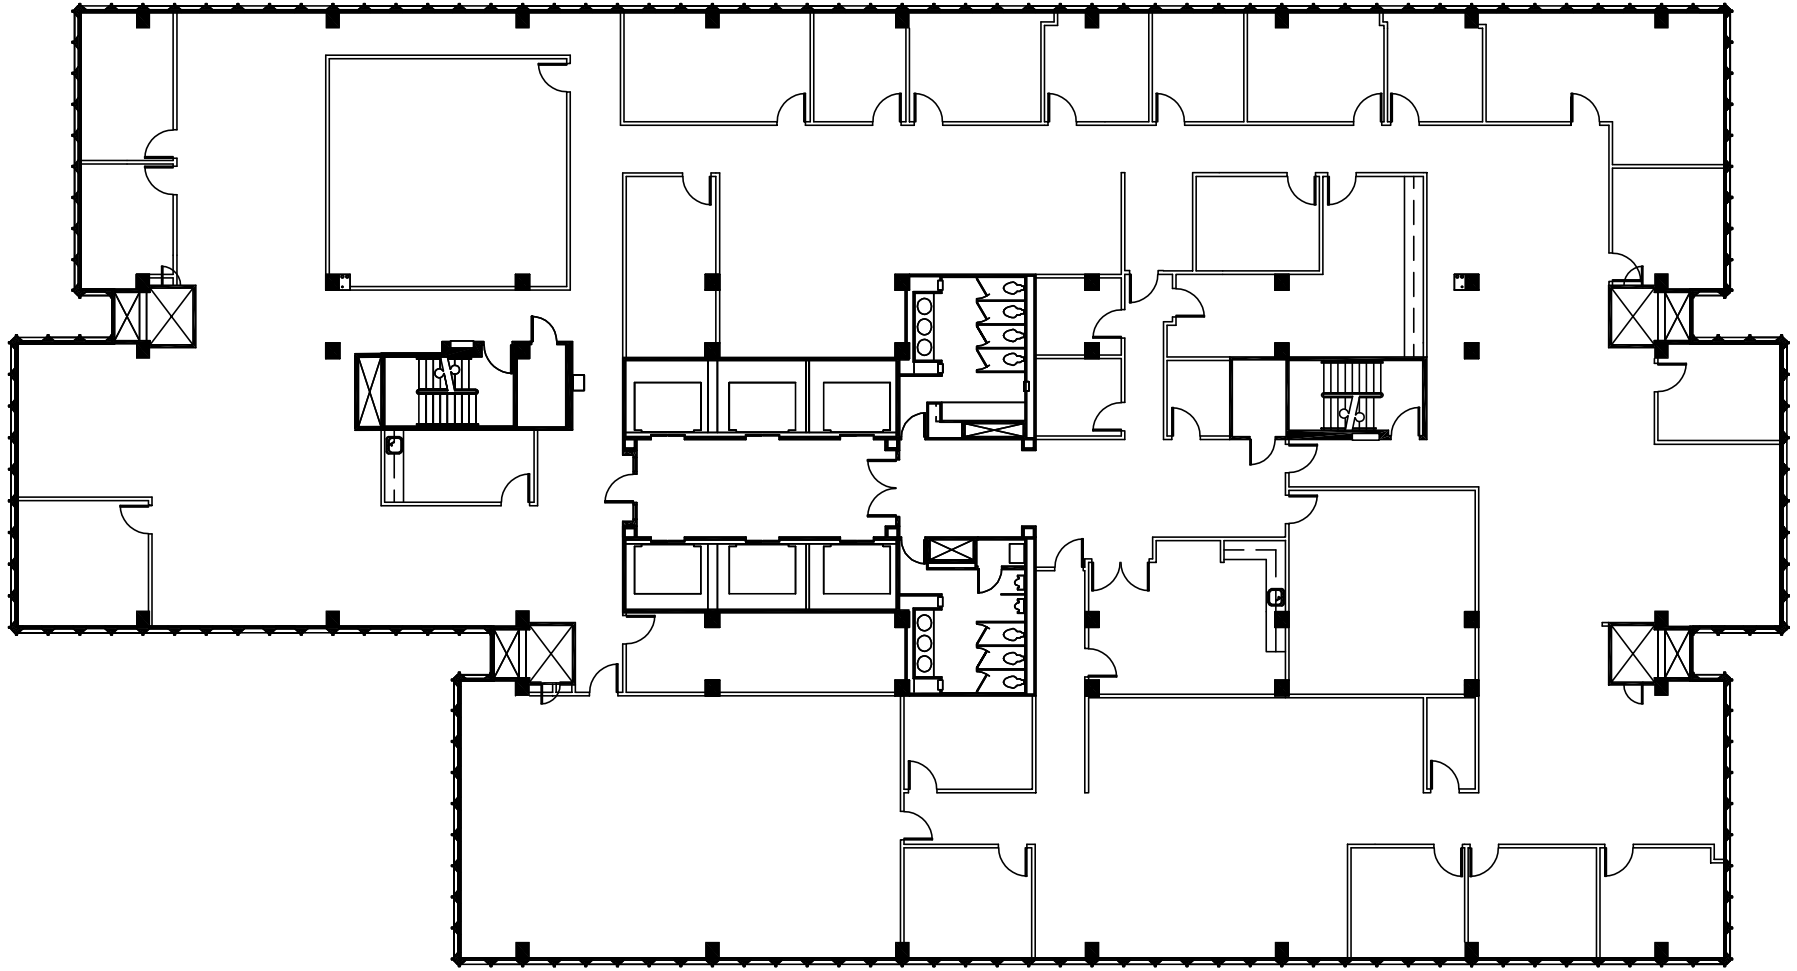

North

PEACHTREE
CENTER

NELSON Tower 233 • Suite 1600 • 16,237 RSF

As Built

North

PEACHTREE
CENTER

NELSON Tower 233 • Suite 1700 • 16,237 RSF

As Built

North

PEACHTREE
CENTER

NELSON Tower 233 • 18th Floor • 16,215 RSF

As Built

North

PEACHTREE
CENTER

NELSON Tower 233 • Suite 1900 • 16,191 RSF

As Built

North

PEACHTREE
CENTER

NELSON Tower 233 • Suite 2000 • 16,191 RSF

As Built

North

PEACHTREE
CENTER

NELSON Tower 233 • Suite 2100 • 16,191 RSF

As Built

North

PEACHTREE
CENTER

NELSON Tower 233 • Suite 2400 • 16,123 RSF

As Built