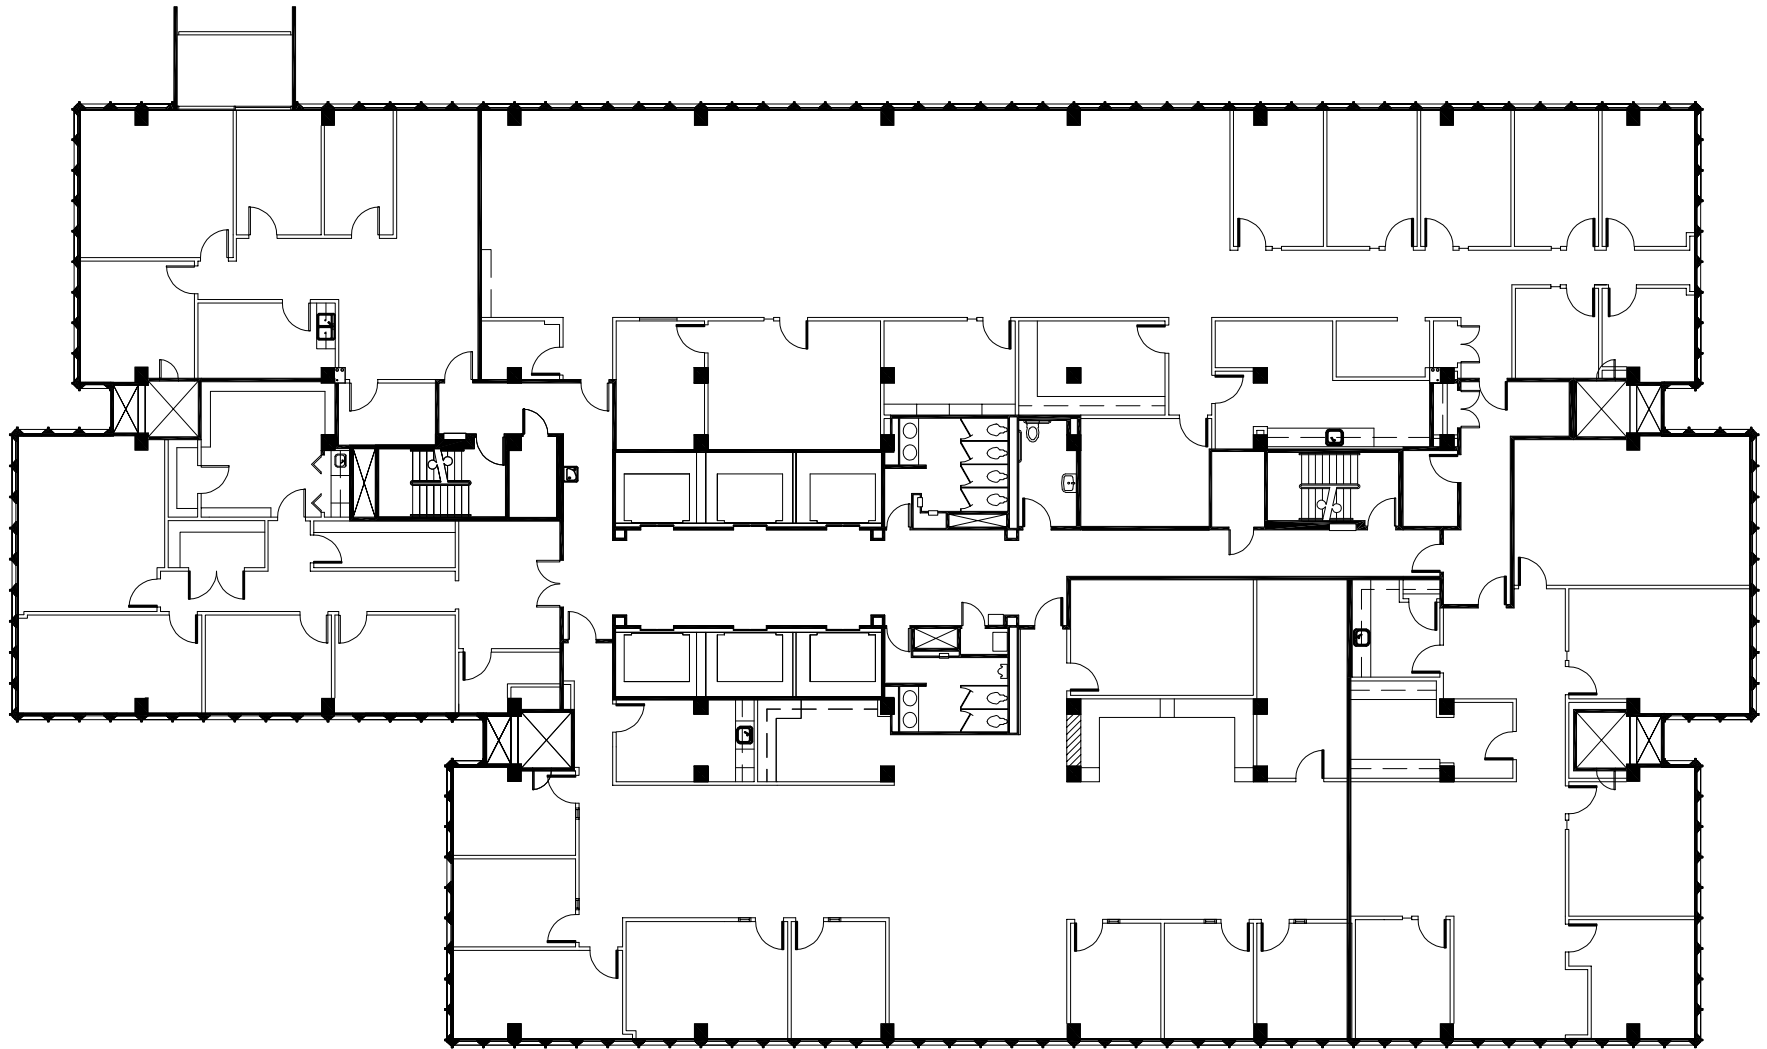

North

PEACHTREE
CENTER

NELSON Tower 233 • 18th Floor • 16,215 RSF

As Built

North

PEACHTREE
CENTER

NELSON Tower 233 • Suite 1900 • 16,191 RSF

As Built

North

PEACHTREE
CENTER

NELSON Tower 233 • Suite 2000 • 16,191 RSF

As Built

North

PEACHTREE
CENTER

NELSON Tower 233 • Suite 2100 • 16,191 RSF

As Built

North

PEACHTREE
CENTER

NELSON Tower 233 • 22nd Floor

As Built

North

PEACHTREE
CENTER

NELSON Tower 233 • 23rd Floor • 16,123 RSF

As Built