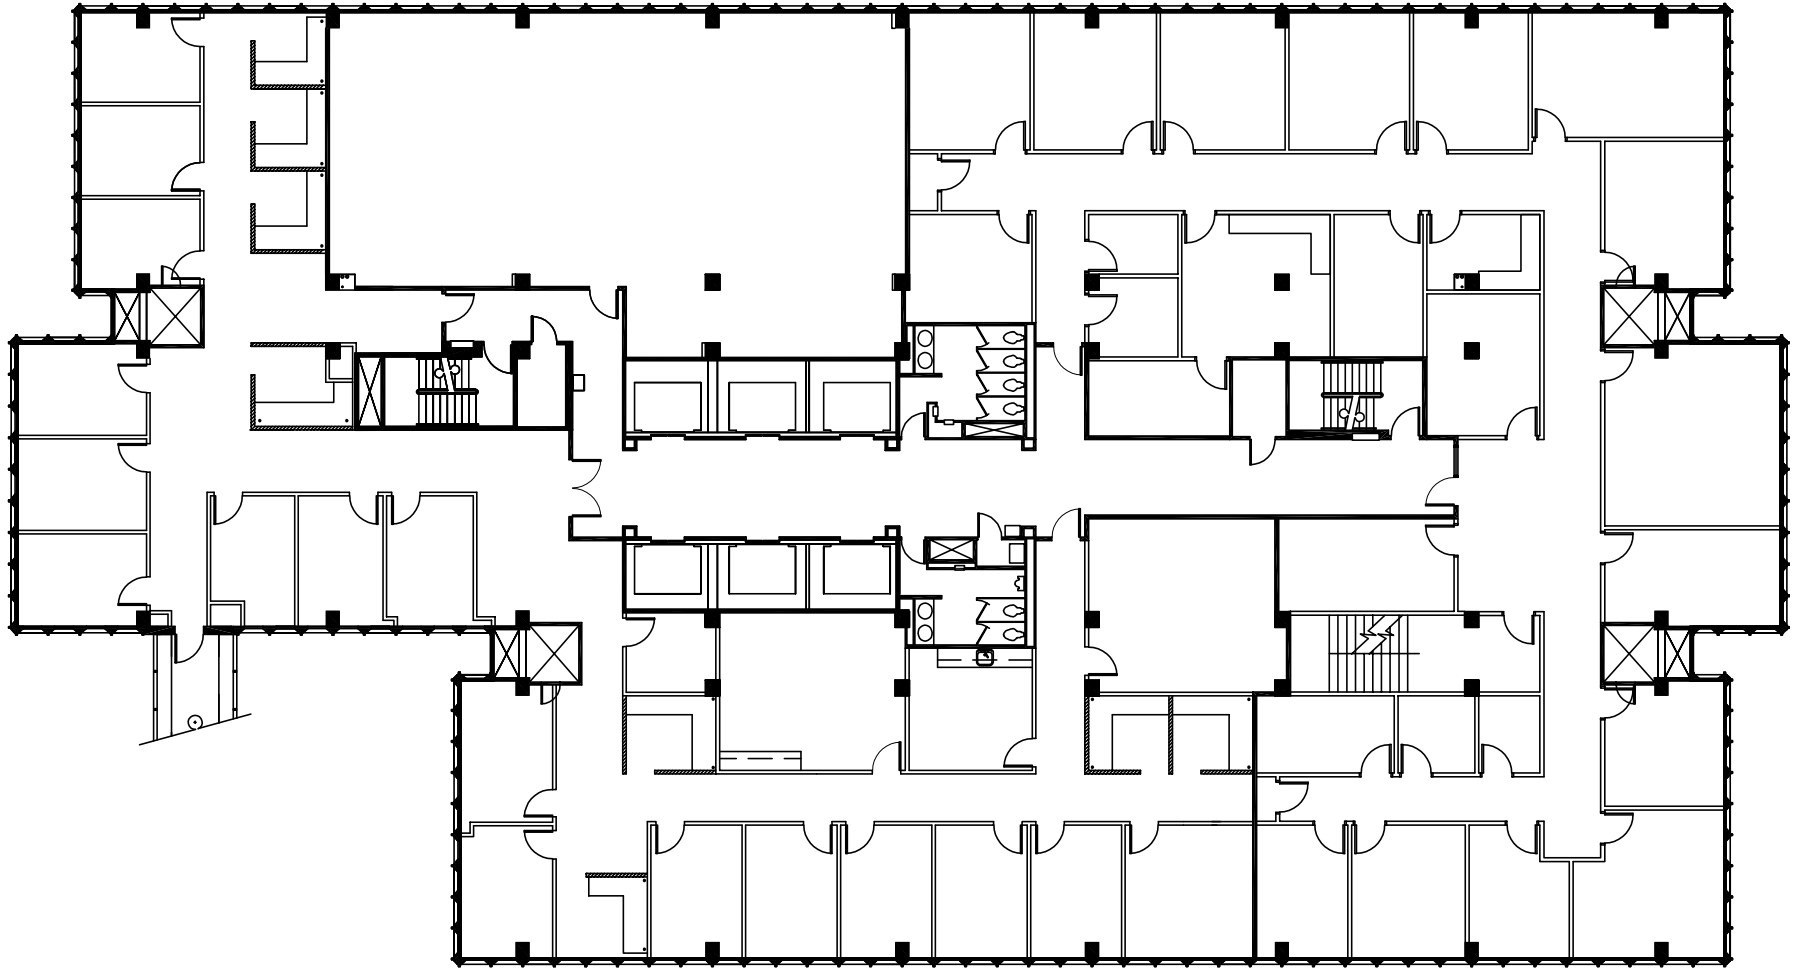

North

PEACHTREE
CENTER

NELSON Tower 233 • Suite 1600 • 16,237 RSF

As Built

North

PEACHTREE
CENTER

NELSON Tower 233 • Suite 1700 • 16,237 RSF

As Built

North

PEACHTREE
CENTER

NELSON Tower 233 • 18th Floor • 16,215 RSF

As Built

North

PEACHTREE
CENTER

NELSON Tower 233 • Suite 1900 • 16,191 RSF

As Built

North

PEACHTREE
CENTER

NELSON Tower 233 • Suite 2000 • 16,191 RSF

As Built

North

PEACHTREE
CENTER

NELSON Tower 233 • Suite 2100 • 16,191 RSF

As Built