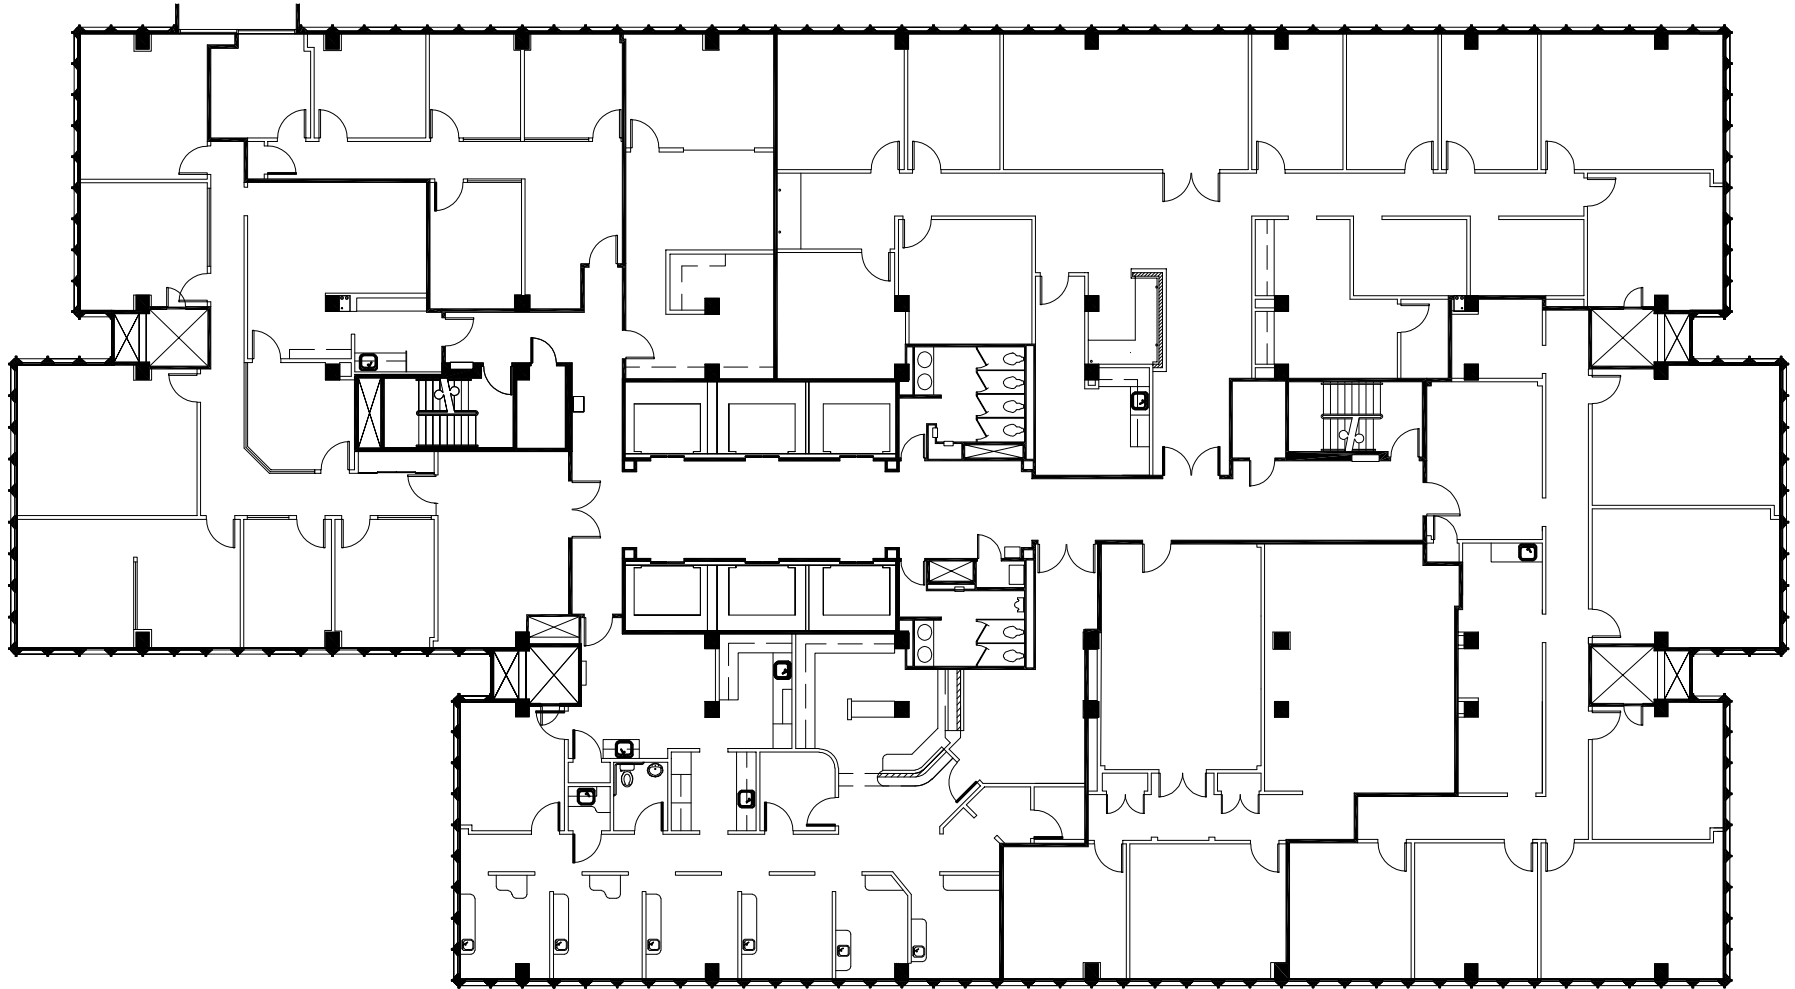

North

PEACHTREE
CENTER

NELSON Tower 233 • 18th Floor • 16,215 RSF

As Built

North

PEACHTREE
CENTER

NELSON Tower 233 • Suite 1900 • 16,191 RSF

As Built

North

PEACHTREE
CENTER

NELSON Tower 233 • Suite 2000 • 16,191 RSF

As Built

North

PEACHTREE
CENTER

NELSON Tower 233 • Suite 2100 • 16,191 RSF

As Built

North

PEACHTREE
CENTER

NELSON Tower 233 • 22nd Floor

As Built

North

PEACHTREE
CENTER

NELSON Tower 233 • 23rd Floor • 16,123 RSF

As Built