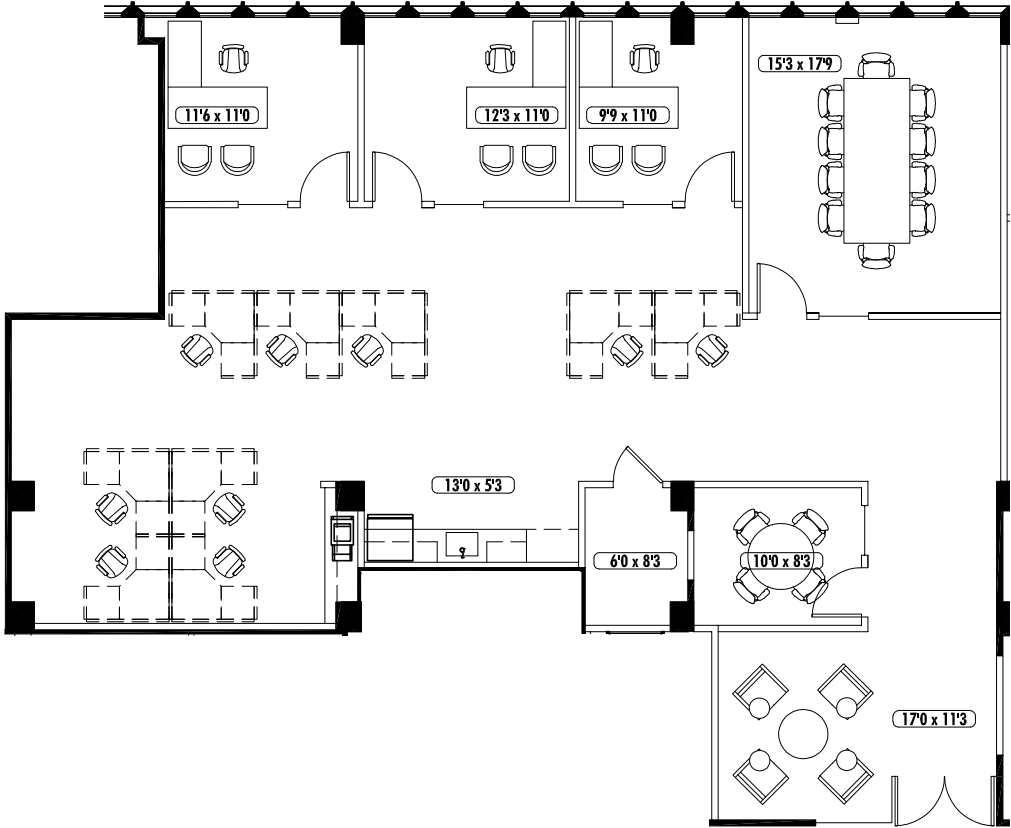

KEY PLAN

NELSON Tower 229 • Suite 2410 • 2,556 RSF

Marketing Diagram

KEY PLAN

NELSON Tower 229 • Suite 2440 • 2,871 RSF

Marketing Diagram