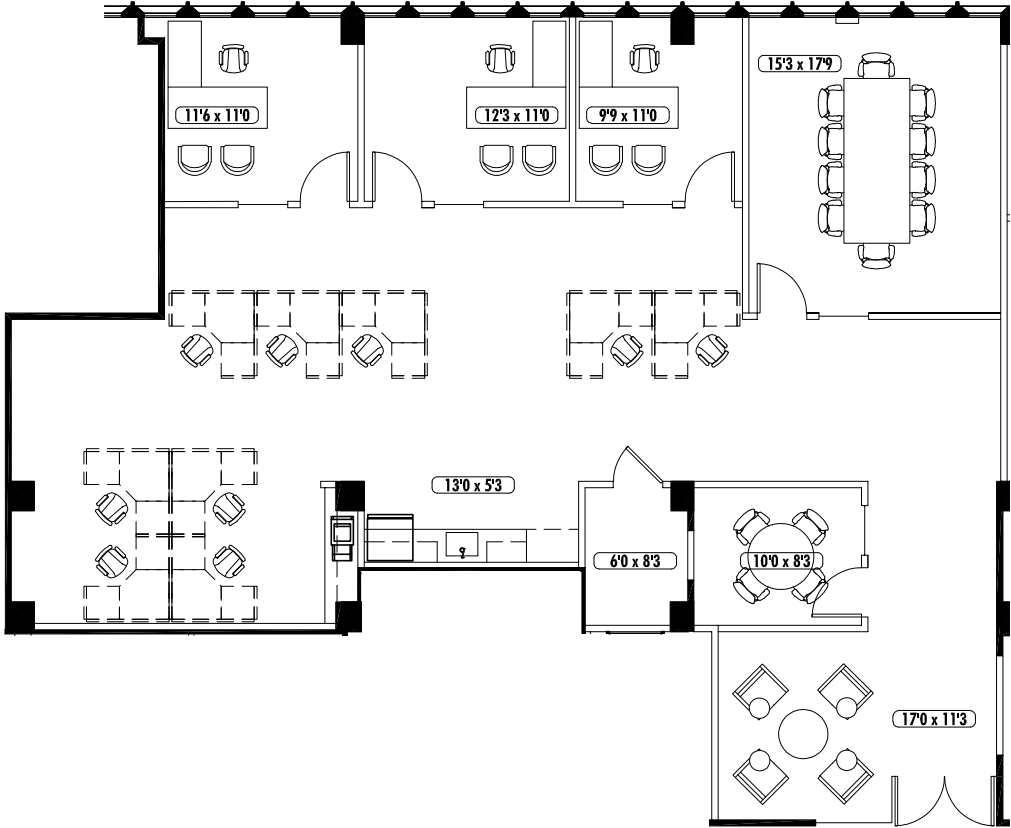

KEY PLAN

NELSON Tower 229 • Suite 2410 • 2,556 RSF

Marketing Diagram