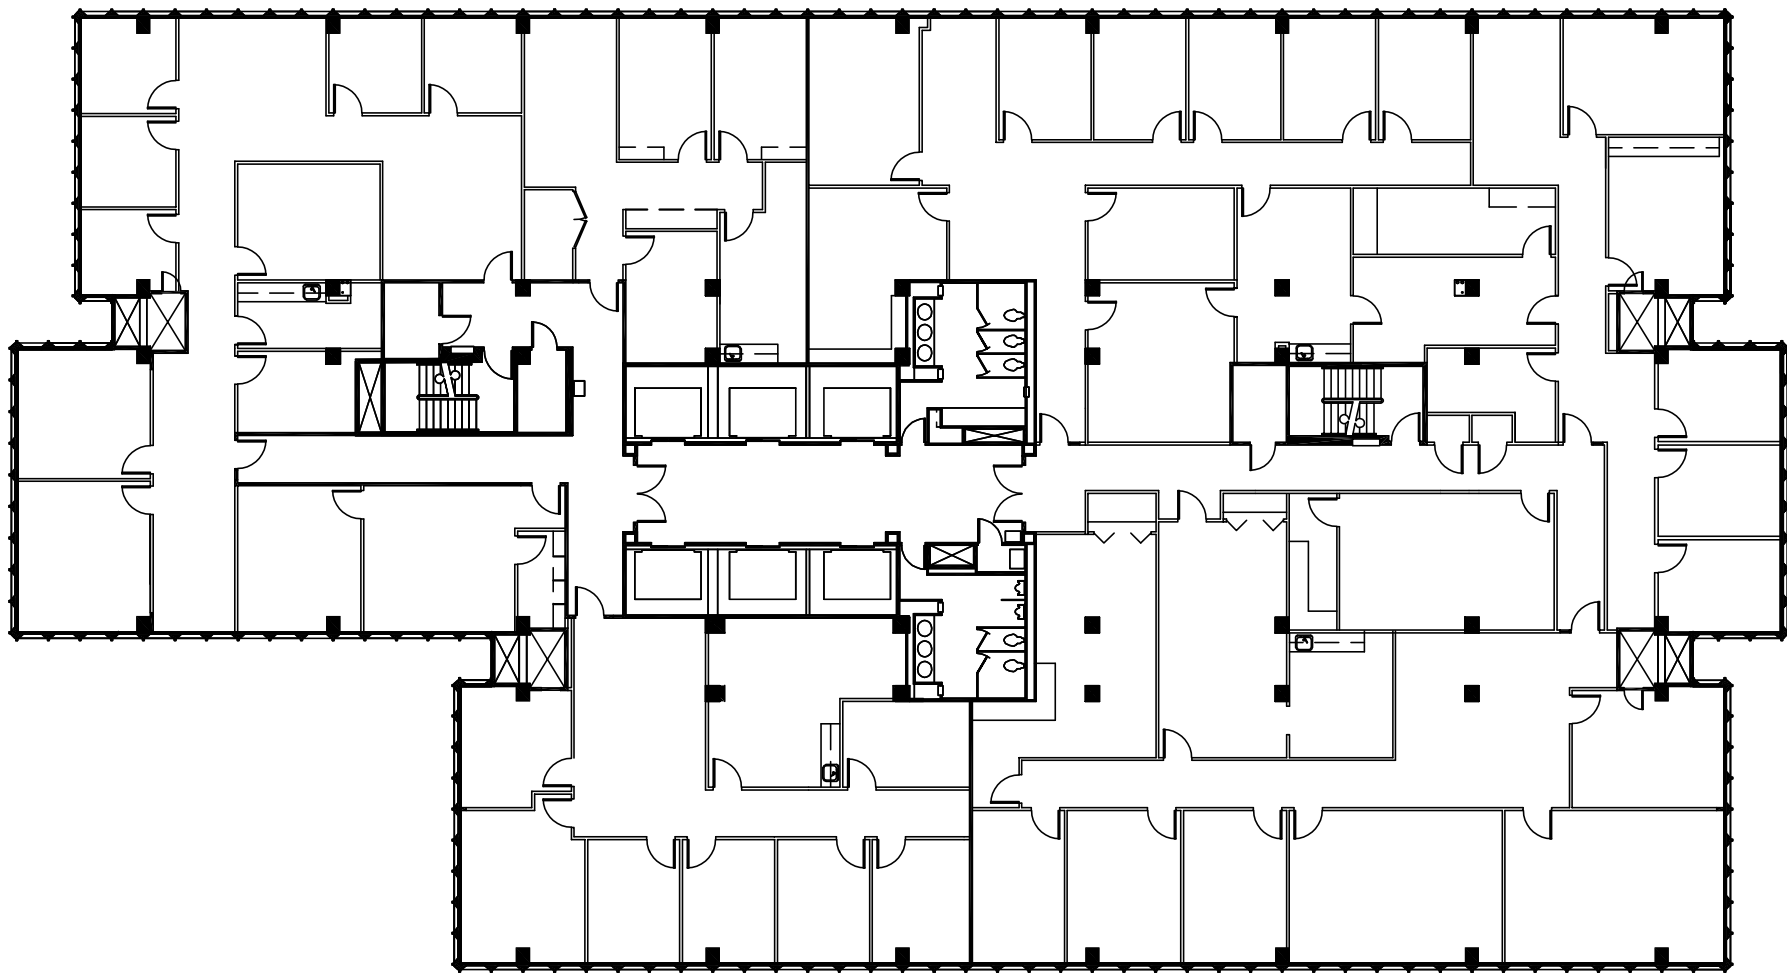

North

PEACHTREE
CENTER

NELSON Tower 233 • Suite 1600 • 16,237 RSF

As Built

North

PEACHTREE
CENTER

NELSON Tower 233 • Suite 1700 • 16,237 RSF

As Built

North

PEACHTREE
CENTER

NELSON Tower 233 • 18th Floor • 16,215 RSF

As Built

North

PEACHTREE
CENTER

NELSON Tower 233 • Suite 1900 • 16,191 RSF

As Built

North

PEACHTREE
CENTER

NELSON Tower 233 • Suite 2000 • 16,191 RSF

As Built

North

PEACHTREE
CENTER

NELSON Tower 233 • Suite 2100 • 16,191 RSF

As Built