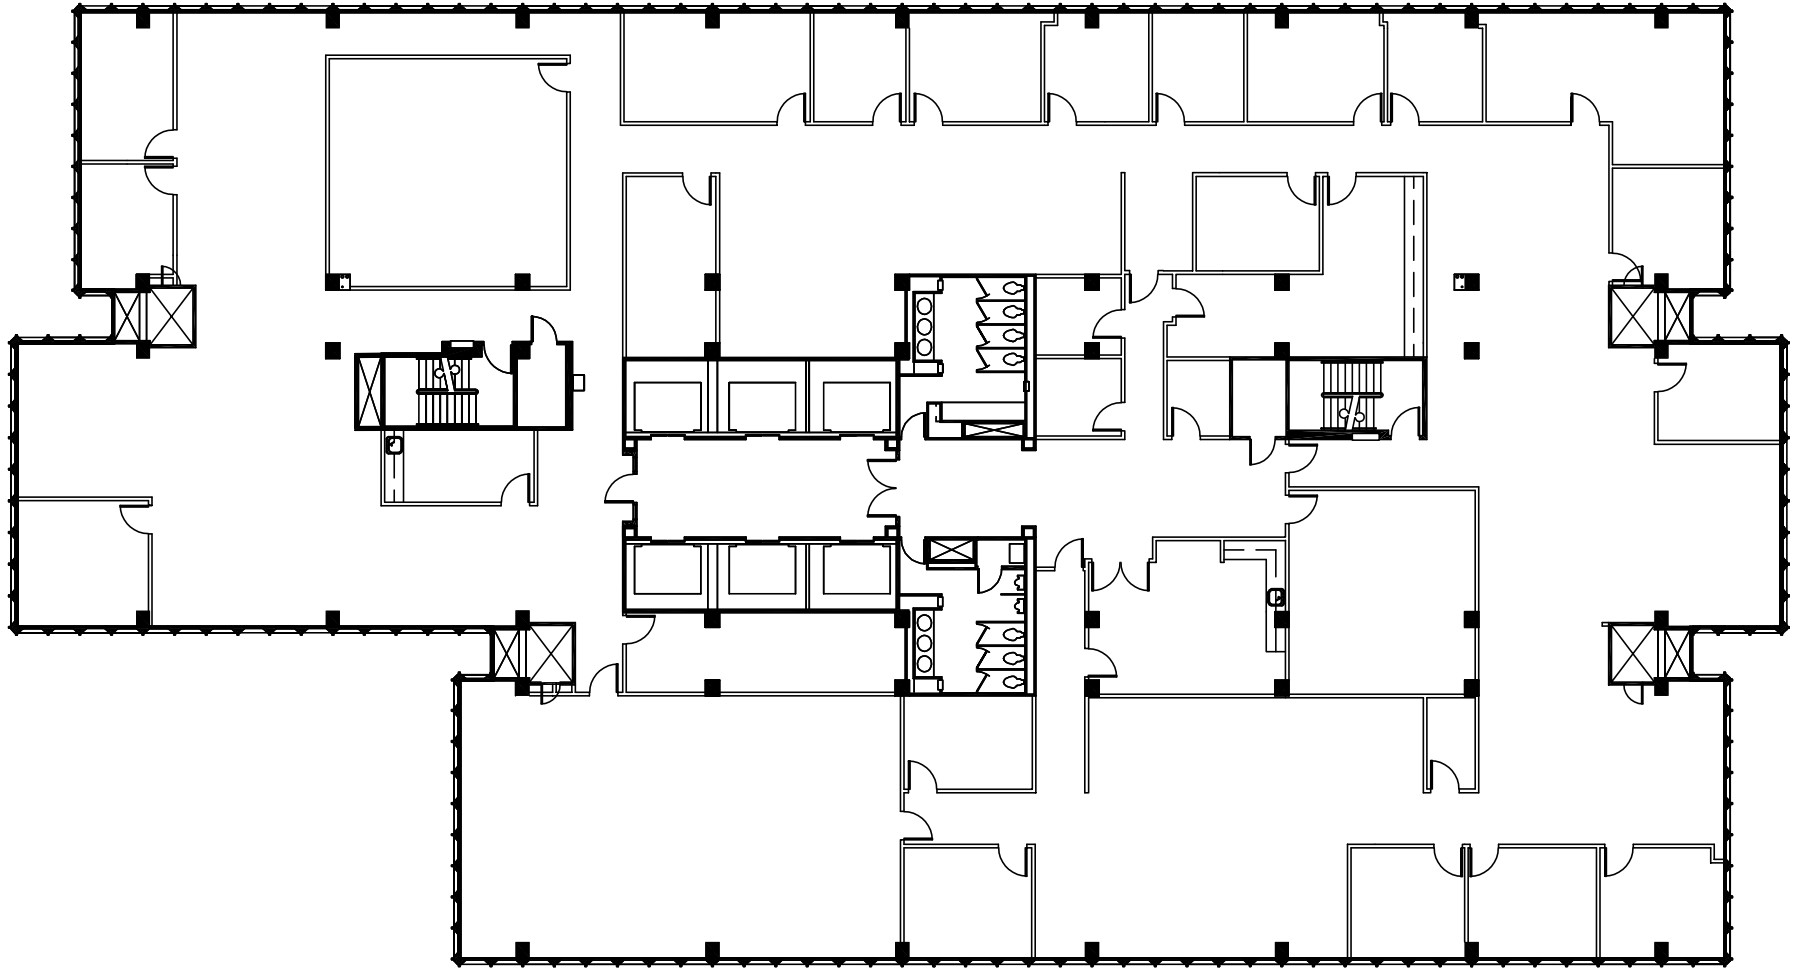

North

PEACHTREE
CENTER

NELSON Tower 233 • Suite 1600 • 16,237 RSF

As Built

North

PEACHTREE
CENTER

NELSON Tower 233 • Suite 1700 • 16,237 RSF

As Built

North

PEACHTREE
CENTER

NELSON Tower 233 • 18th Floor • 16,215 RSF

As Built

North

PEACHTREE
CENTER

NELSON Tower 233 • Suite 1900 • 16,191 RSF

As Built

North

PEACHTREE
CENTER

NELSON Tower 233 • Suite 2000 • 16,191 RSF

As Built

North

PEACHTREE
CENTER

NELSON Tower 233 • Suite 2100 • 16,191 RSF

As Built