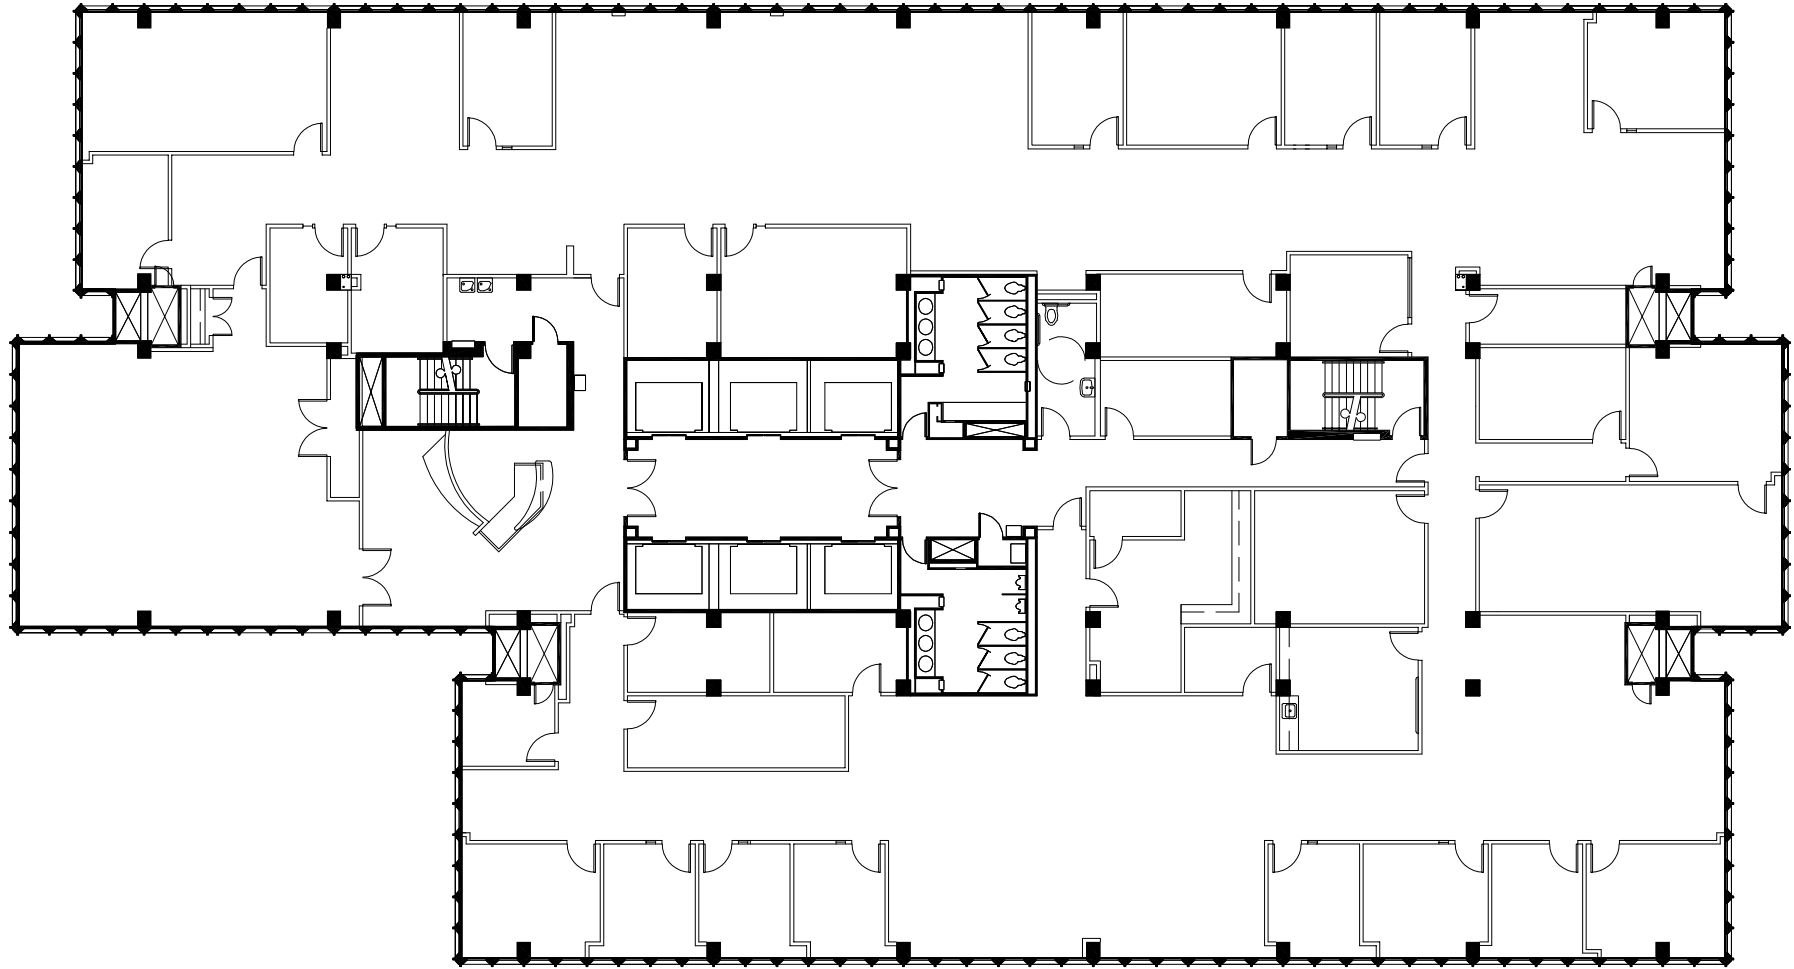

North

PEACHTREE
CENTER

NELSON Tower 233 • Suite 1600 • 16,237 RSF

As Built

North

PEACHTREE
CENTER

NELSON Tower 233 • Suite 1700 • 16,237 RSF

As Built

North

PEACHTREE
CENTER

NELSON Tower 233 • 18th Floor • 16,215 RSF

As Built

North

PEACHTREE
CENTER

NELSON Tower 233 • Suite 1900 • 16,191 RSF

As Built

North

PEACHTREE
CENTER

NELSON Tower 233 • Suite 2000 • 16,191 RSF

As Built

North

PEACHTREE
CENTER

NELSON Tower 233 • Suite 2100 • 16,191 RSF

As Built